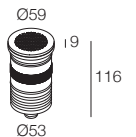

ARIEL i IP67 SOLOVETRO

	9W 500mA	Finiture modulo Module finishes	Colore LED LED Colour	Anelli decorativi Decorative rings	Filtri ottici Optical filters
Lumen Output 3000K	550lm				
[1] 14° Lens	7Q4547.____	3 Grigio - Gray	U1 2200K CRI > 90	1 Cromo Lucido Shiny Chrome	W Senza Filtro Without Filter
18° Lens	784547.____	4 Nero - Black	B2 2400K CRI > 90	I Oro Lucido Gold Chrome	E Filtro Ellittico Elliptical Filter
24° Lens	7G4547.____	Z Champagne Gold	X 2700K CRI > 90	8 Oro Satinato Satin Gold	P Filtro Prismatico Prismatic Filter
33° Lens	7E4547.____		6 3000K CRI > 80	N Nichel Satinato Satin Nickel	S Filtro Correttivo Softening Lens
52° Lens	754547.____		W 3000K CRI > 90	4 Nero - Black	
			K 3500K CRI > 90		
			D 4000K CRI > 90