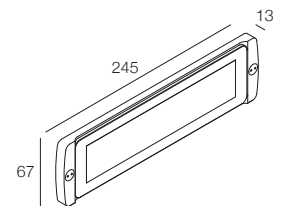

LOLED P IP67

-  IP67
-  Class III
-  Montaggio a parete, soffitto
Wall, ceiling mounting
-  WIPS - Water Infiltration Protection System
-  Collegare in parallelo 24Vdc
Connect in parallel at 24Vdc
-  470 gr
-  Altamente riciclabile
Highly recyclable

Design elegante
Semplice, senza controcassa
Emissione diffusa

Elegant design
Simple, without recessed box
Diffuse light

LOLED P IP67

	4W 24Vdc	Finiture Finish	Colore LED LED Colour
Lumen Output 3000K	105lm		
 Emissione diffusa Diffused emission	723698._ _	3 Grigio - Gray 4 Nero - Black B Bronzo Scuro Dark Bronze T Titanio - Titanium Z Champagne Gold	U 2200K X 2700K CRI > 90 W 3000K CRI > 90 D 4000K CRI > 90