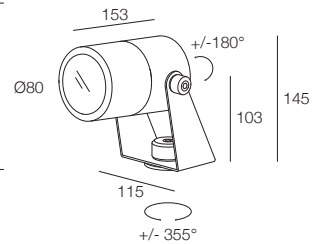

IRIDE 3 P IP68

-  IP68
-  Class III
-  Montaggio a parete, pavimento
Wall, floor mounting
-  WIPS - Water Infiltration Protection System
-  Cavo in neoprene 500 cm
500 cm neoprene cable
(disponibile lunghezza cavo su misura)
(additional cable length available upon request)
-  Collegare in serie 500mA
Connect in series at 500mA
-  2800 gr
-  Altamente riciclabile
Highly recyclable

Puntamento di precisione
Versione Dynamic White
Fascio largo e medio

Precision aiming
Dynamic White version
Wide and medium beam

IRIDE 3 P IP68

	 ALL WHITE 20W 500mA	 DYNAMIC WHITE 20W 500mA	 RGBW 20W 500mA	Finiture Finish	Colore LED LED Colour
 30° Lens	764122.6 _	764122.68	764122.67	 6 Acciaio Inox Stainless Steel AISI 316L	 Y 2700K  6 3000K  9 4000K  1 5000K  8 DYNAMIC WHITE  7 RGBW
 60° Lens	754122.6 _	754122.68	754122.67		