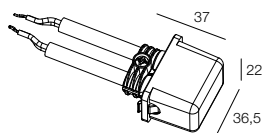

## RECESSED BOXES

A00230.30 Alluminio  
Aluminum

 Ø 50 mm

Arco 60 IP68  
page 167

A00250.40 Materiale  
plastico  
Plastic  
material

## WATERTIGHT CONNECTORS IP68

Code	Material	Description
A00387.40	Plastico Plastic	Connettore stagno Watertight connector IP68 - CABLE Ø6mm ÷ Ø8mm Section 2x1,5mm