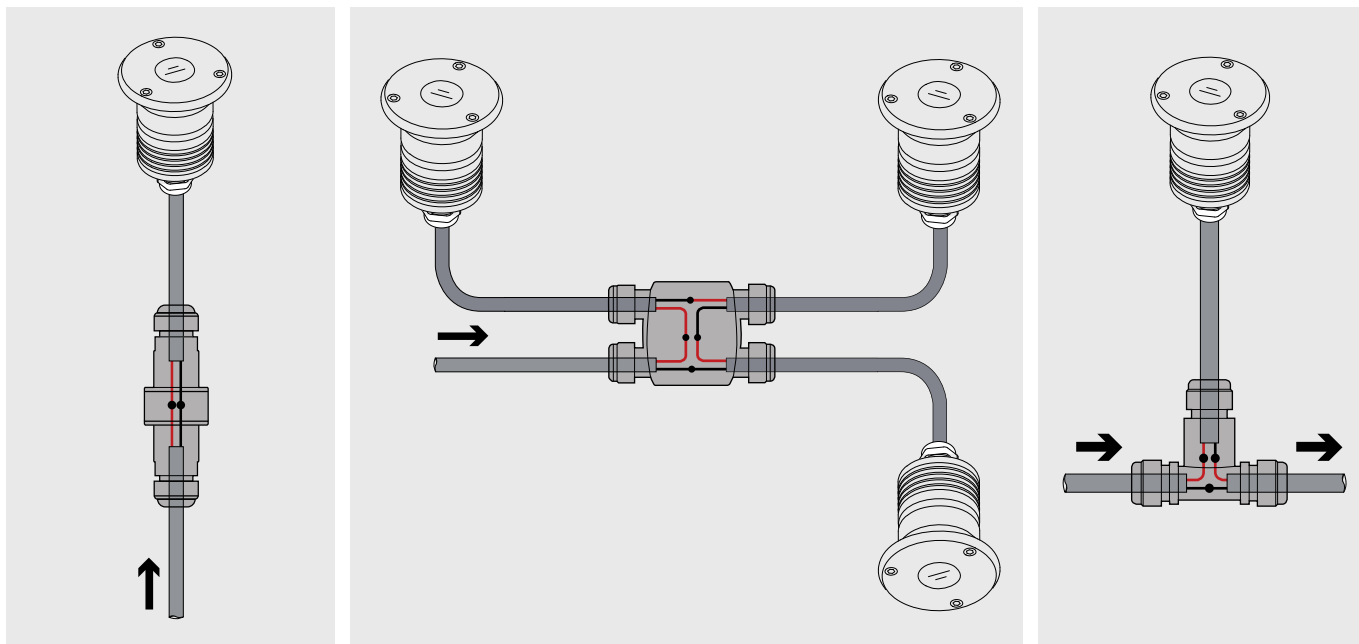

## RECESSED BOXES

A00230.30 Alluminio  
Aluminum

 Ø 50 mm

Arco 60 IP68  
page 167

A00250.40 Materiale  
plastico  
Plastic  
material

# CONNETTORI STAGNI IP68

## WATERTIGHT CONNECTORS IP68

Code	Material	Description
A00387.40	Plastico Plastic	Connettore stagno Watertight connector IP68 - CABLE Ø6mm ÷ Ø8mm Section 2x1,5mm