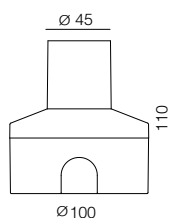

## RECESSED BOXES

A00230.30 Alluminio  
Aluminum

 Ø 50 mm

Arco 60 IP68  
page 167

A00250.40 Materiale  
plastico  
Plastic  
material

## WATERTIGHT CONNECTORS IP68

Code	Material	Description
A00387.40	Plastico Plastic	Connettore stagno Watertight connector IP68 - CABLE Ø6mm ÷ Ø8mm Section 2x1,5mm