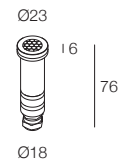

GEMMA 20 IP67 SOLOVETRO

-  IP67
-  Class III
-  Incasso a parete, pavimento
Wall, floor recessed
-  WIPS - Water Infiltration Protection System
-  Carrabile 2000 kg
Drive over up to 2000 kg
-  Installazione con controcassa obbligatoria
Mandatory installation with recessed box
-  Cavo in neoprene 100 cm
100 cm neoprene cable
(disponibile lunghezza cavo su misura)
(additional cable length available upon request)
-  Collegare in serie 350mA o 500mA
Connect in series at 350mA or 500mA
-  50 gr
-  Altamente riciclabile
Highly recyclable

Finiture raffinate
Silhouette compatta
Quattro ottiche disponibili

Refined finishes
Compact silhouette
Four optics available

GEMMA 20 IP67 SOLOVETRO

	1W 350mA	2W 500mA	Finiture Finish	Colore LED LED Colour
Lumen 3000K	100lm	150lm		
 15° Lens	7A3681._._	7A3682._._	 3 Grigio - Gray	 U 2200K
 25° Lens	7G3681._._	7G3682._._	 4 Nero - Black	 X 2700K CRI > 90
 40° Lens	743681._._	743682._._	 Z Champagne Gold	 W 3000K CRI > 90
 Vetro satinato Frosted glass	713681._._	713682._._		 9 4000K

ALIMENTATORI CONSIGLIATI (non inclusi)
SUGGESTED DRIVERS (not included)

350mA CC20-F-350-N
500mA CC20-F-500-N

ACCESSORI
ACCESSORIES

Controcassa in alluminio con bordo
Recessed box in aluminum with edge
A00484._.0

FINISH
Ø 26 mm

Controcassa materiale plastico con tappo
Recessed box in plastic with closure cap
A00479.40

EXAMPLE CODE COMPOSITION
123456.

LED COLOUR
FINISH