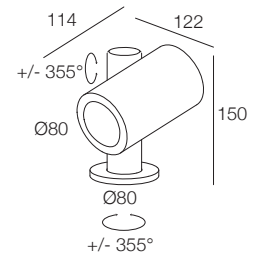

EDEN 12-18

- IP65
- Class III
- Montaggio a parete, soffitto, pavimento
Wall, ceiling, floor mounting H 150 - H 350
- Montaggio a soffitto, pavimento
Ceiling, floor mounting H 700
- WIPS - Water Infiltration Protection System
- Cavo in neoprene 200 cm
200 cm neoprene cable
(disponibile lunghezza cavo su misura)
(additional cable length available upon request)
- Collegare in serie 350mA o 500mA
Connect in series at 350mA or 500mA
- 1100 gr (EDEN 12-18 H150)
- 1350 gr (EDEN 12-18 H350)
- 1900 gr (EDEN 12-18 H700)
- Altamente riciclabile
Highly recyclable

QUANTUM CORE REFLECTOR

EDEN 12-18 H150

	12W 350mA	18W 500mA	Finiture Finish	Colore LED LED Colour
Lumen Output 3000K	1500lm	2150lm		
10° Reflector	734379._._	734380._._	3 Grigio - Gray 4A Grigio Antracite Anthracite Gray	Y 2700K 6 3000K 9 4000K
20° Reflector	784379._._	784380._._	H Nero - Black	
40° Reflector	744379._._	744380._._	MF Moka - Moka VB Verde Oliva Olive Green	

EDEN 12-18 H350

	12W 350mA	18W 500mA	Finiture Finish	Colore LED LED Colour
Lumen Output 3000K	1500lm	2150lm		
10° Reflector	734381._._	734382._._	3 Grigio - Gray 4A Grigio Antracite Anthracite Gray	Y 2700K 6 3000K 9 4000K
20° Reflector	784381._._	784382._._	H Nero - Black	
40° Reflector	744381._._	744382._._	MF Moka - Moka VB Verde Oliva Olive Green	