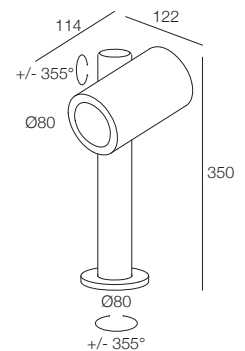

EDEN 12-18

- IP65
- Class III
- Montaggio a parete, soffitto, pavimento
Wall, ceiling, floor mounting H 150 - H 350
- Montaggio a soffitto, pavimento
Ceiling, floor mounting H 700
- WIPS - Water Infiltration Protection System
- Cavo in neoprene 200 cm
200 cm neoprene cable
(disponibile lunghezza cavo su misura)
(additional cable length available upon request)
- Collegare in serie 350mA o 500mA
Connect in series at 350mA or 500mA
- 1100 gr (EDEN 12-18 H150)
- 1350 gr (EDEN 12-18 H350)
- 1900 gr (EDEN 12-18 H700)
- Altamente riciclabile
Highly recyclable

QUANTUM CORE REFLECTOR

EDEN 12-18 H150

	12W 350mA	18W 500mA	Finiture Finish	Colore LED LED Colour
Lumen Output 3000K	1500lm	2150lm		
10° Reflector	734379._._	734380._._	3 Grigio - Gray 4A Grigio Antracite Anthracite Gray	Y 2700K 6 3000K 9 4000K
20° Reflector	784379._._	784380._._	H Nero - Black	
40° Reflector	744379._._	744380._._	MF Moka - Moka VB Verde Oliva Olive Green	

EDEN 12-18 H350

	12W 350mA	18W 500mA	Finiture Finish	Colore LED LED Colour
Lumen Output 3000K	1500lm	2150lm		
10° Reflector	734381._._	734382._._	3 Grigio - Gray 4A Grigio Antracite Anthracite Gray	Y 2700K 6 3000K 9 4000K
20° Reflector	784381._._	784382._._	H Nero - Black	
40° Reflector	744381._._	744382._._	MF Moka - Moka VB Verde Oliva Olive Green	