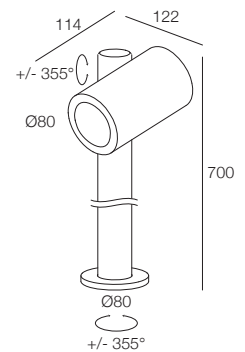

EDEN 12-18 H700

	12W 350mA	18W 500mA	Finiture Finish	Colore LED LED Colour
Lumen Output 3000K	1500lm	2150lm		
10° Reflector	734383._._	734384._._	3 Grigio - Gray 4A Grigio Antracite Anthracite Gray	Y 2700K 6 3000K 9 4000K
20° Reflector	784383._._	784384._._	H Nero - Black	
40° Reflector	744383._._	744384._._	MF Moka - Moka VB Verde Oliva Olive Green