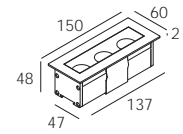

TRIUUM i IP67

24Vdc

	7W 24Vdc	15W 24Vdc	Finitura flangia Bezel finish	Colore LED LED Colour	Filtri ottici Optical filters
Lumen Output 3000K	600lm	1000lm			
10° Lens	734556. _ _ _	734570. _ _ _	6S Acciaio Inox Satinato Brushed Stainless Steel AISI 316L	U 2200K [1] Y 2700K 6 3000K W 3000K CRI > 90 J 3500K 9 4000K	W Senza Filtro Without Filter D Frangiluce Louwer F Frangiluce Asy Asy Louwer
25° Lens	7G4556. _ _ _	7G4570. _ _ _			
40° Lens	744556. _ _ _	744570. _ _ _			
60° Lens	754556. _ _ _	754570. _ _ _			
Lente ellittica Elliptical lens	774556. _ _ _	774570. _ _ _			[1] 2200K Disponibile solo per la versione 7W Available on the 7W power version only
Wall Washer	7W4556. _ _ W