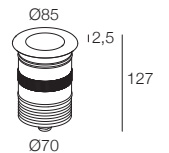

SATURNO i IP67

	12W 350mA	Finiture modulo Module finishes	Colore LED LED Colour	Anelli decorativi Decorative rings	Filtri ottici Optical filters
Lumen Output 3000K	1200lm				
[1] 12° Lens	7Q4553._ _ _ _	3 Grigio - Gray 4 Nero - Black 6 Acciaio Inox Stainless Steel AISI 316L	U1 2200K CRI > 90 B2 2400K CRI > 90 X 2700K CRI > 90 6 3000K CRI > 80 W 3000K CRI > 90 K 3500K CRI > 90 D 4000K CRI > 90	1 Cromo Lucido Shiny Chrome I Oro Lucido Gold Chrome 8 Oro Satinato Satin Gold N Nichel Satinato Satin Nickel 4 Nero - Black	W Senza Filtro Without Filter E Filtro Ellittico Elliptical Filter H Nido D'ape Hex Louver P Filtro Prismatico Prismatic Filter S Filtro Correttivo Softening Lens
18° Lens	784553._ _ _ _				
24° Lens	7G4553._ _ _ _				
33° Lens	7E4553._ _ _ _				
52° Lens	754553._ _ _ _