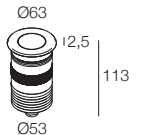

ARIEL i IP67

-  IP67
-  Class III
-  Incasso a parete, pavimento
Wall, floor recessed
-  WIPS - Water Infiltration Protection System
-  Carrabile 2000 kg
Drive over up to 2000 kg
-  Cavo in neoprene 100 cm
100 cm neoprene cable
(disponibile lunghezza cavo su misura)
(additional cable length available upon request)
-  Collegare in serie 500mA
Connect in series at 500mA
-  400 gr
-  Altamente riciclabile
Highly recyclable
-  LED intercambiabile Plug&Play
Plug&Play interchangeable LED

ARIEL i IP67

	9W 500mA	Finiture modulo Module finishes	Colore LED LED Colour	Anelli decorativi Decorative rings	Filtri ottici Optical filters
Lumen Output 3000K	750lm				
[1]  14° Lens	7Q4549.____	 3 Grigio - Gray  4 Nero - Black  6 Acciaio Inox Stainless Steel AISI 316L	 U1 2200K CRI > 90  B2 2400K CRI > 90  X 2700K CRI > 90  6 3000K CRI > 80  W 3000K CRI > 90  K 3500K CRI > 90  D 4000K CRI > 90	 1 Cromo Lucido Shiny Chrome  I Oro Lucido Gold Chrome  8 Oro Satinato Satin Gold  N Nichel Satinato Satin Nickel  4 Nero - Black	W Senza Filtro Without Filter E Filtro Ellittico Elliptical Filter H Nido D'ape Hex Louver P Filtro Prismatico Prismatic Filter S Filtro Correttivo Softening Lens
 18° Lens	784549.____				
 24° Lens	7G4549.____				
 33° Lens	7E4549.____				
 52° Lens	754549.____				