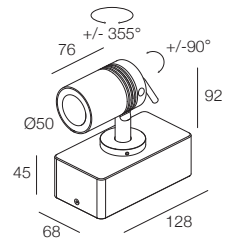

## MACRO IP67

220-240Vac

-  IP67
-  Class II
-  Montaggio a parete, soffitto, pavimento  
Wall, ceiling, floor mounting
-  WIPS - Water Infiltration Protection System
-  Cavo in neoprene 200 cm  
200 cm neoprene cable  
(disponibile lunghezza cavo su misura)  
(additional cable length available upon request)
-  Alimentazione integrata, collegare alla tensione di rete 220-240Vac  
Built-in driver, connect directly to the line voltage to 220-240Vac
-  758 gr
-  Altamente riciclabile  
Highly recyclable

### MACRO IP67

220-240Vac

	3W 220-240Vac	6W 220-240Vac	9W 220-240Vac	Finiture Finish	Colore LED LED Colour
Lumen Output 3000K	200lm	450lm	600lm		
 3° Lens	7T4136._ _			 3 Grigio - Gray	 Y 2700K
 10° Lens		734137._ _	734138._ _	 4 Nero - Black	 W 3000K CRI > 90
 30° Lens		764137._ _	764138._ _	 T Titanio - Titanium	 6 3000K
 50° Lens		7D4137._ _	7D4138._ _		 J 3500K
					 9 4000K

### MACRO IP67

220-240Vac - CON NIDO D'APE - WITH HEX LOUVER

	3W 220-240Vac	6W 220-240Vac	9W 220-240Vac	Finiture Finish	Colore LED LED Colour
Lumen Output 3000K	200lm	450lm	600lm		
 3° Lens	7T4142._ _			 3 Grigio - Gray	 Y 2700K
 10° Lens		734143._ _	734144._ _	 4 Nero - Black	 W 3000K CRI > 90
 30° Lens		764143._ _	764144._ _	 T Titanio - Titanium	 6 3000K
 50° Lens		7D4143._ _	7D4144._ _		 J 3500K
					 9 4000K