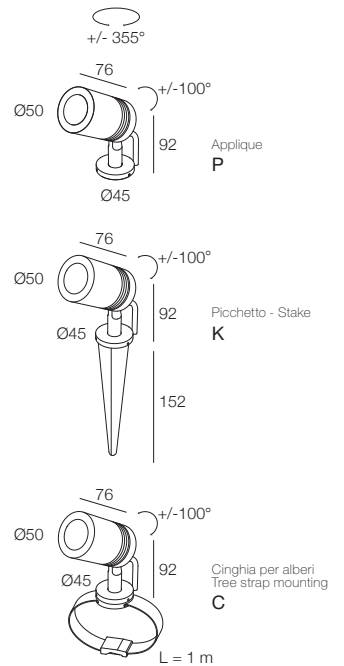

MACRO IP67

24Vdc

-  IP67
-  Class III
-  Montaggio a parete, soffitto, pavimento
Wall, ceiling, floor mounting
-  WIPS - Water Infiltration Protection System
-  Cavo in neoprene 200 cm
200 cm neoprene cable
(disponibile lunghezza cavo su misura)
(additional cable length available upon request)
-  Collegare in parallelo 24Vdc
Connect in parallel at 24Vdc
-  380 gr
-  Altamente riciclabile
Highly recyclable

MACRO IP67

24Vdc

	3W 24Vdc	6W 24Vdc	9W 24Vdc	Finiture Finish	Colore LED LED Colour	Elementi di fissaggio Fixing element
Lumen Output 3000K	200lm	450lm	600lm			
 3° Lens	7T4124._._.			 3 Grigio - Gray	 Y 2700K	 P Applique - Applique
 10° Lens		734125._._.	734126._._.	 4 Nero - Black	 W 3000K CRI > 90	 K Picchetto - Stake
 30° Lens		764125._._.	764126._._.	 6 Acciaio Inox Stainless Steel AISI 316L	 6 3000K	 C Cinghia per alberi Tree strap mounting
 50° Lens		7D4125._._.	7D4126._._.	 T Titanio - Titanium	 J 3500K	
					 9 4000K	

MACRO IP67

24Vdc - CON NIDO D'APE - WITH HEX LOUVER

	3W 24Vdc	6W 24Vdc	9W 24Vdc	Finiture Finish	Colore LED LED Colour	Elementi di fissaggio Fixing element
Lumen Output 3000K	200lm	450lm	600lm			
 3° Lens	7T4130._._.			 3 Grigio - Gray	 Y 2700K	 P Applique - Applique
 10° Lens		734131._._.	734132._._.	 4 Nero - Black	 W 3000K CRI > 90	 K Picchetto - Stake
 30° Lens		764131._._.	764132._._.	 6 Acciaio Inox Stainless Steel AISI 316L	 6 3000K	 C Cinghia per alberi Tree strap mounting
 50° Lens		7D4131._._.	7D4132._._.	 T Titanio - Titanium	 J 3500K	
					 9 4000K	

Connettore stagno
Watertight connector
A00387.40

EXAMPLE CODE COMPOSITION
123456.