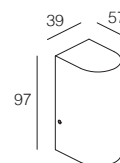

ECO IP67

- IP67
- Class III 350mA - 500mA - 24 Vdc
- Class II 100-240 Vac
- Montaggio a parete
  Wall mounting
- Collegare in serie 350mA o 500mA
  Connect in series at 350mA or 500mA
- Collegare in parallelo 24Vdc
  Connect in parallel at 24Vdc
- Alimentazione integrata, collegare alla tensione di rete 100-240Vac
  Built-in driver, connect directly to the line voltage to 100-240Vac
- 322 gr (monoemissione - single light emission)
- 423 gr (biemissione - double light emission)
- Altamente riciclabile
  Highly recyclable

Design morbido
Ricercatezza delle proporzioni
Sistema antiabbagliamento

Soft design
Refinement of proportions
Anti-glare system

ECO IP67

MONOEMISSIONE - SINGLE LIGHT EMISSION

	1W 350mA	1W 24Vdc	1W 100-240Vac	2W 500mA	2W 24Vdc	2W 100-240Vac	Finiture Finish	Colore LED LED Colour
Lumen 3000K	120lm	120lm	120lm	160lm	160lm	160lm		
10° Lens	734216._.	734218._.	734220._.	734217._.	734219._.	734221._.	3 Grigio - Gray	U 2200K
30° Lens	764216._.	764218._.	764220._.	764217._.	764219._.	764221._.	4 Nero - Black	Y 2700K
40° Lens	744216._.	744218._.	744220._.	744217._.	744219._.	744221._.	E Ottone Integrale Massive Brass	6 3000K
							T Titanio - Titanium	9 4000K

ECO IP67

BIEMISSIONE - DOUBLE LIGHT EMISSION

	1W x 2 350mA	1W x 2 24Vdc	1W x 2 100-240Vac	2W x 2 500mA	2W x 2 24Vdc	2W x 2 100-240Vac	Finiture Finish	Colore LED LED Colour
Lumen 3000K	120lm x 2	120lm x 2	120lm x 2	130lm x 2	130lm x 2	130lm x 2		
10° Lens	734222._.	734224._.	734226._.	734223._.	734225._.	734228._.	3 Grigio - Gray	U 2200K
30° Lens	764222._.	764224._.	764226._.	764223._.	764225._.	764228._.	4 Nero - Black	Y 2700K
40° Lens	744222._.	744224._.	744226._.	744223._.	744225._.	744228._.	E Ottone Integrale Massive Brass	6 3000K
							T Titanio - Titanium	9 4000K

ALIMENTATORI CONSIGLIATI (non inclusi)
SUGGESTED DRIVERS (not included)