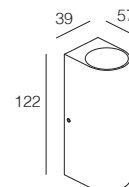

ECO IP67

BIEMISSIONE - DOUBLE LIGHT EMISSION

	1W x 2 350mA	1W x 2 24Vdc	1W x 2 100-240Vac	2W x 2 500mA	2W x 2 24Vdc	2W x 2 100-240Vac	Finiture Finish	Colore LED LED Colour
Lumen 3000K	120lm x 2	120lm x 2	120lm x 2	130lm x 2	130lm x 2	130lm x 2		
10° Lens	734222._.	734224._.	734226._.	734223._.	734225._.	734228._.	3 Grigio - Gray	U 2200K
30° Lens	764222._.	764224._.	764226._.	764223._.	764225._.	764228._.	4 Nero - Black	Y 2700K
40° Lens	744222._.	744224._.	744226._.	744223._.	744225._.	744228._.	E Ottone Integrale Massive Brass	6 3000K
							T Titanio - Titanium	9 4000K