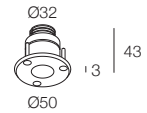

GEMMA 50 i TX

	1W 350mA	2W 500mA	3W 350mA	Finiture Finish	Colore LED LED Colour
Lumen 3000K	100lm	150lm	300lm		
10° Lens	734361._ _	734362._ _		1 Cromo Lucido Shiny Chrome 3 Grigio - Gray 4 Nero - Black 6 Acciaio Inox Stainless Steel AISI 316L - U 2200K - Y 2700K 6 3000K - W 3000K CRI > 90 9 4000K	
30° Lens	764361._ _	764362._ _			
Vetro trasparente Transparent glass	724361._ _	724362._ _	724363._ _		
Vetro satinato Frosted glass	714361._ _	714362._ _	714363._ _