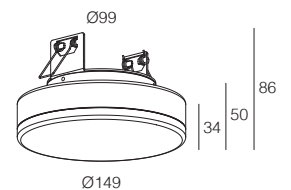

POIS 150 m

	14W 24Vdc	Finiture Finish	Colore LED LED Colour
Lumen Output 3000K	700lm		
Vetro opalino Opal glass	7P4257._ _	4Q Grigio Agata Agate Gray 7 Bianco - White - A Oro - Gold - B6 Bronzo Intenso Intense Bronze - H Nero - Black - L Bianco Perla Oyster White	- Y 2700K 6 3000K - W 3000K CRI > 90 9 4000K