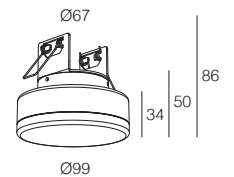

POIS 100 m

	6W 24Vdc	12W 230Vac	Finiture Finish	Colore LED LED Colour
Lumen Output 3000K	300lm	800lm		
Vetro opalino Opal glass	7P4256._ _	7P4214._ _	4Q Grigio Agata Agate Gray 7 Bianco - White - A Oro - Gold - B6 Bronzo Intenso Intense Bronze - H Nero - Black - L Bianco Perla Oyster White	- Y 2700K 6 3000K - W 3000K CRI > 90 9 4000K