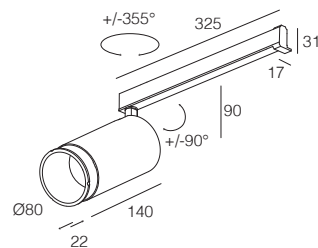

■ AURORA ZOOM 3000 F

	30W 220-240Vac	Finiture Finish	Colore LED LED Colour
Lumen Output 3000K	1400lm		
Zoom lens 8° > 45°	7Z4207._ _	☐ 7 Bianco - White ☐ H Nero - Black ☐ W All White	☐ Y 2700K ☐ 6 3000K ☐ W 3000K CRI > 90 ☐ 9 4000K