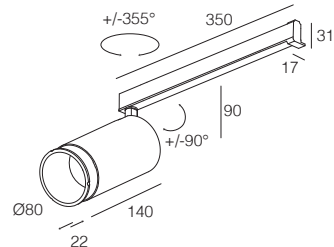

■ AURORA ZOOM 3000 F DALI

	30W 220-240Vac	Finiture Finish	Colore LED LED Colour
Lumen Output 3000K	1400lm		
Zoom lens 8° > 45°	7Z4208._ _	☐ 7 Bianco - White ☐ H Nero - Black ☐ W All White	☐ Y 2700K ☐ 6 3000K ☐ W 3000K CRI > 90 ☐ 9 4000K