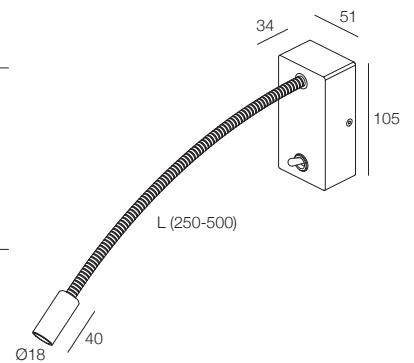

READING LIGHT FLEX P 250

	1W 100-240Vac	2W 100-240Vac	Finiture Finish	Colore LED LED Colour
Lumen 3000K	100lm	150lm		
10° Lens	734244._ _	734245._ _	1 Cromo Lucido Shiny Chrome	U 2200K X 2700K CRI > 90 W 3000K CRI > 90
25° Lens	7G4244._ _	7G4245._ _	4 Nero - Black	9 4000K 1 5000K
40° Lens	744244._ _	744245._ _	8 Oro Satinato Satin Gold	
60° Lens	754244._ _	754245._ _