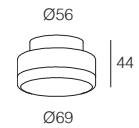

POIS IP67

- IP67
- Class III
- Montaggio a parete, soffitto
  Wall, ceiling mounting
- WIPS - Water Infiltration Protection System
- Collegare in parallelo 24Vdc
  Connect in parallel at 24Vdc
- 265 gr (POIS 70 IP67)
- 510 gr (POIS 100 IP67)
- 1130 gr (POIS 150 IP67)
- Altamente riciclabile
  Highly recyclable

Dimmerabilità funzionale
Linee essenziali
Ricercate finiture

Functional dimmability
Essential lines
Refined finishes

POIS 70 IP67

	4W 24Vdc	Finiture Finish	Colore LED LED Colour
Lumen Output 3000K	150lm		
Vetro opalino Opal glass	7P3996._ _	4Q Grigio Agata Agate Gray 7 Bianco - White - B6 Bronzo Intenso Intense Bronze - H Nero - Black 4A Grigio Antracite Anthracite Gray - K Corten - Corten - MF Moka - Moka	- Y 2700K 6 3000K - W 3000K CRI > 90 9 4000K

POIS 100 IP67

	6W 24Vdc	Finiture Finish	Colore LED LED Colour
Lumen Output 3000K	300lm		
Vetro opalino Opal glass	7P3997._ _	4Q Grigio Agata Agate Gray 7 Bianco - White - B6 Bronzo Intenso Intense Bronze - H Nero - Black 4A Grigio Antracite Anthracite Gray - K Corten - Corten - MF Moka - Moka	- Y 2700K 6 3000K - W 3000K CRI > 90 9 4000K

POIS 150 IP67

	14W 24Vdc	Finiture Finish	Colore LED LED Colour
Lumen Output 3000K	700lm		
Vetro opalino Opal glass	7P3998._ _	4Q Grigio Agata Agate Gray 7 Bianco - White - B6 Bronzo Intenso Intense Bronze - H Nero - Black 4A Grigio Antracite Anthracite Gray - K Corten - Corten - MF Moka - Moka	- Y 2700K 6 3000K - W 3000K CRI > 90 9 4000K

ALIMENTATORI CONSIGLIATI (non inclusi)
SUGGESTED DRIVERS (not included)

24Vdc CV20-F-24-N

EXAMPLE CODE COMPOSITION
123456.