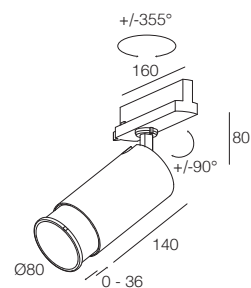

■ AURORA ZOOM 3000

	30W 220-240Vac	Finiture Finish	Colore LED LED Colour
Lumen Output 3000K	1400lm		
Zoom lens 8° > 45°	7Z3973__ _	☐ 7 Bianco - White ☐ H Nero - Black ☐ W All White	☐ Y 2700K ☐ 6 3000K ☐ W 3000K CRI > 90 ☐ 9 4000K