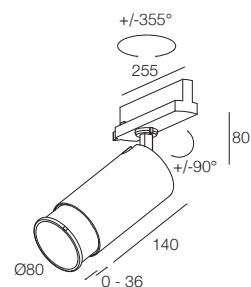

■ AURORA ZOOM 3000 DALI

	30W 220-240Vac	Finiture Finish	Colore LED LED Colour
Lumen Output 3000K	1400lm		
Zoom lens 8° > 45°	7Z4352__ _	☐ 7 Bianco - White ☐ H Nero - Black ☐ W All White	☐ Y 2700K ☐ 6 3000K ☐ W 3000K CRI > 90 ☐ 9 4000K