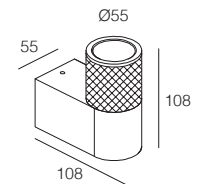

KUMI IP67

- IP67
- Class II
- Montaggio a parete
  Wall mounting
- Alimentazione integrata, collegare alla tensione di rete 100-240Vac
  Built-in driver, connect directly to the line voltage to 100-240Vac
- 730 gr (monoemissione - single light emission)
- 970 gr (biemissione - double light emission)
- Altamente riciclabile
  Highly recyclable

**Speciale texture godronata
Purezza e rigore delle forme
Vetro di protezione a filo**

Special knurled texture
Purity and rigor of forms
Protective glass wire

KUMI IP67

MONOEMISSIONE - SINGLE LIGHT EMISSION

		6W 100-240Vac	Finiture Finish	Colore LED LED Colour
Lumen Output 3000K		350lm		
10° Lens	733969._ _		4A Grigio Antracite Anthracite Gray - H Nero - Black 4Q Grigio Agata Agate Gray - B6 Bronzo Intenso Intense Bronze 7 Bianco - White - K Corten - Corten - MF Moka - Moka	- Y 2700K 6 3000K - W 3000K CRI > 90 - J 3500K 9 4000K
30° Lens	763969._ _			

KUMI IP67

BIEMISSIONE - DOUBLE LIGHT EMISSION

		6W x 2 100-240Vac	Finiture Finish	Colore LED LED Colour
Lumen Output 3000K		350lm x 2		
10° Lens	733970._ _		4A Grigio Antracite Anthracite Gray - H Nero - Black 4Q Grigio Agata Agate Gray - B6 Bronzo Intenso Intense Bronze 7 Bianco - White - K Corten - Corten - MF Moka - Moka	- Y 2700K 6 3000K - W 3000K CRI > 90 - J 3500K 9 4000K
30° Lens	763970._ _			

EXAMPLE CODE COMPOSITION
123456.