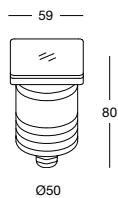

### ODINO Qd IP67 SOLOVETRO

	6W 220-240 Vac	Finiture Finish	Colore LED LED Colour
30° Lens	763868._ _	3 Grigio - Gray 4 Nero - Black Z Champagne Gold	6 3000K
50° Lens	7D3868._ _		
<b>A00644._0</b>	Controcassa in alluminio con bordo Recessed box in aluminum with edge		
<b>A00645.40</b>	Controcassa materiale plastico con tappo Recessed box in plastic with closure cap		Ø 62 mm