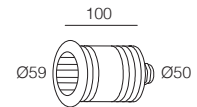

ODINO ASY IP67

-  IP67
-  Class I
-  Incasso a parete
Wall recessed
-  WIPS - Water Infiltration Protection System
-  Cavo in neoprene 100 cm
100 cm neoprene cable
(disponibile lunghezza cavo su misura)
(additional cable length available upon request)
-  DRIVERLESS technology **Collegare alla tensione di rete 220-240Vac
Connect directly to the line voltage to 220-240Vac**
-  410 gr
-  Altamente riciclabile
Highly recyclable

**Driverless technology
Optica asimmetrica
Elevato comfort luminoso**

Driverless technology
Asymmetrical optic
High luminous comfort

■ ODINO ASY IP67

	6W 220-240Vac	Finiture Finish	Colore LED LED Colour
 45° Emission	7D3869._._	<ul style="list-style-type: none">  3 Grigio - Gray  4 Nero - Black  B Bronzo Scuro Dark Bronze 	<ul style="list-style-type: none">  Y 2700K  6 3000K