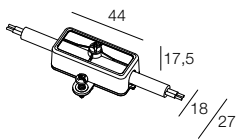

# CONTROCASSE RECESSED BOXES

A00658.30 Alluminio  
Aluminum

 Ø 74 mm

Astro 80  
page 122

Astro Qd 80  
page 122

## WATERTIGHT CONNECTORS IP68

Code	Material	Description
A00357.40	Plastico Plastic	Micro connettore stagno Micro watertight connector IP68 - CABLE Ø4,8mm ÷ Ø6mm Section 2x2,5mm