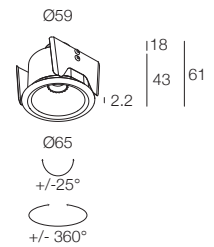

ALIMENTATORI CONSIGLIATI (non inclusi)
SUGGESTED DRIVERS (not included)

350mA   CC20-F-350-N

EXAMPLE CODE COMPOSITION
123456.

LED COLOUR
FINISH