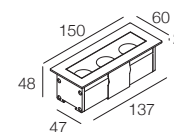

TRIUUM i IP67

24Vdc

	7W 24Vdc	15W 24Vdc	Finitura flangia Bezel finish	Colore LED LED Colour	Filtri ottici Optical filters
Lumen Output 3000K	600lm	1000lm			
10° Lens	734556. _ _ _	734570. _ _ _	6S Acciaio Inox Satinato Brushed Stainless Steel AISI 316L	U 2200K [1]	W Senza Filtro Without Filter
25° Lens	7G4556. _ _ _	7G4570. _ _ _		Y 2700K	D Frangiluce Louwer
40° Lens	744556. _ _ _	744570. _ _ _		6 3000K	F Frangiluce Asy Asy Louwer
60° Lens	754556. _ _ _	754570. _ _ _		W 3000K CRI > 90	
Lente ellittica Elliptical lens	774556. _ _ _	774570. _ _ _		J 3500K	
Wall Washer	7W4556. _ _ W			9 4000K