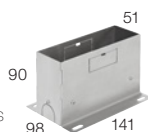

ALIMENTATORI CONSIGLIATI (non inclusi)
SUGGESTED DRIVERS (not included)

24Vdc CV20-F-24-N

ACCESSORI
ACCESSORIES