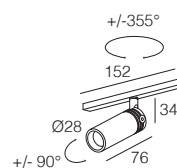

■ TINI B 48V

	3W 48Vdc	Finiture Finish	Colore LED LED Colour
Lumen Output 3000K	300lm		
15° Lens	7A4182._ _	☐ 7 Bianco - White	☐ U 2200K
30° Lens	764182._ _	☐ B Bronzo Scuro Dark Bronze	☐ Y 2700K
60° Lens	754182._ _	☐ H Nero - Black	☐ X 2700K CRI > 90
Lente ellittica Elliptical lens	774182._ _		☐ 6 3000K
			☐ W 3000K CRI > 90
			☐ 9 4000K
			☐ 1 5000K