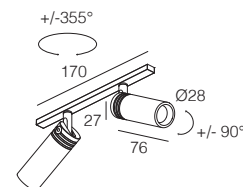

■ TINI B 48V DOUBLE

	3W x 2 48Vdc	Finiture Finish	Colore LED LED Colour
Lumen Output 3000K	2 x 300lm		
15° Lens	7A4185._ _	☐ 7 Bianco - White	☐ U 2200K
30° Lens	764185._ _	☐ B Bronzo Scuro Dark Bronze	☐ Y 2700K
60° Lens	754185._ _	☐ H Nero - Black	☐ X 2700K CRI > 90
Lente ellittica Elliptical lens	774185._ _		☐ 6 3000K
			☐ W 3000K CRI > 90
			☐ 9 4000K
			☐ 1 5000K