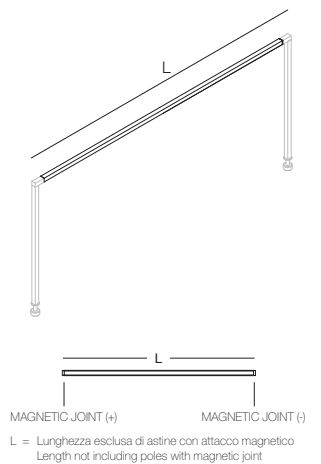

## SINFONIA

-  IP40
-  Class III
-  Montaggio a pavimento  
Floor mounting
-  Luce continua  
Dotless (Opal Cover)
-  Collegare in parallelo 12Vdc  
Connect in parallel at 12Vdc
-  210 gr/m
-  Ø 6 mm
-  Altamente riciclabile  
Highly recyclable

**Facilità d'installazione e trasporto**  
**Attacco magnetico on/off**  
**Diverse possibilità combinatorie**

Easy installation and transport  
On/Off magnetic connection  
Several possibilities of configuration

ALIMENTATORI CONSIGLIATI (non inclusi)  
SUGGESTED DRIVERS (not included)

12Vdc CV70-F-12-N

ASTINA CON ATTACCO MAGNETICO  
POLE WITH MAGNETIC JOINT

H 18 cm (kit 2 pcs)	H 23 cm (kit 2 pcs)	H 28 cm (kit 2 pcs)	H 33 cm (kit 2 pcs)
A00839_0	A00840_0	A00841_0	A00842_0

EXAMPLE CODE COMPOSITION ON PHOTO

SR1P1-037.4D LED PROFILE  
A00841.40 POLE

Astina lineare  
Linear pole

(kit 2 pcs)

Astina a T  
T pole

Astina angolare  
Corner pole

Finiture  
Finish

	A00839._0	A00928._0	A00932._0	3 Grigio - Gray
H 18 cm	A00840._0	A00929._0	A00933._0	4 Nero - Black
H 23 cm	A00841._0	A00930._0	A00934._0	
H 28 cm	A00842._0	A00931._0	A00935._0	