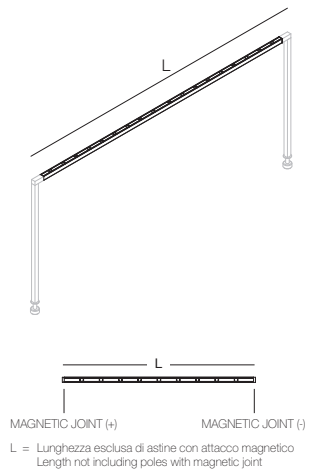

SINFONIA

- IP40
- Class III
- Montaggio a pavimento
  Floor mounting
- Luce continua
  Dotless (Opal Cover)
- Collegare in parallelo 12Vdc
  Connect in parallel at 12Vdc
- 210 gr/m
- Ø 6 mm
- Altamente riciclabile
  Highly recyclable

Facilità d'installazione e trasporto
Attacco magnetico on/off
Diverse possibilità combinatorie

Easy installation and transport
On/Off magnetic connection
Several possibilities of configuration

SINFONIA LENTI

25W/m 12Vdc		Finiture Finish	Colore LED LED Colour
Lumen Output 3000K	1600lm/m		
20° Lens	SR381- _ _ _ _ _	3 Grigio - Gray	U 2200K
30° Lens	SR361- _ _ _ _ _	4 Nero - Black	X 2700K CRI > 90
50° Lens	SR3D1- _ _ _ _ _		W 3000K CRI > 90
			K 3500K CRI > 90
			D 4000K CRI > 90
Lunghezze ottimizzate (cm) Optimized lengths (cm)			
030 039 048 057 066 075 084 093 102			

SINFONIA OPAL COVER

15W/m 12Vdc		Finiture Finish	Colore LED LED Colour
Lumen Output 3000K CRI>90	750lm/m		
Copertura opalina Opal cover	SR1P1- _ _ _ _ _	3 Grigio - Gray	U 2200K
		4 Nero - Black	X 2700K CRI > 90
			W 3000K CRI > 90
			K 3500K CRI > 90
			D 4000K CRI > 90
Lunghezze ottimizzate (cm) Optimized lengths (cm)			
030 033 036 039 042 045 048 051 054 057 060 063 066 069 072 075 078 081 084 087 090 093 096 099 102			

ALIMENTATORI CONSIGLIATI (non inclusi)
SUGGESTED DRIVERS (not included)

12Vdc CV70-F-12-N

ASTINA CON ATTACCO MAGNETICO
POLE WITH MAGNETIC JOINT

H 18 cm (kit 2 pcs)	H 23 cm (kit 2 pcs)	H 28 cm (kit 2 pcs)	H 33 cm (kit 2 pcs)
A00839_0	A00840_0	A00841_0	A00842_0