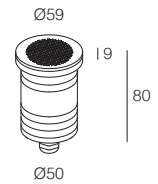

ODINO IP67 SOLOVETRO

- IP67
- Class I
- Incasso a parete, pavimento
  Wall, floor recessed
- WIPS - Water Infiltration Protection System
- Carrabile 2000 kg
  Drive over up to 2000 kg
- Installazione con controcassa obbligatoria
  Mandatory installation with recessed box
- Cavo in neoprene 100 cm
  100 cm neoprene cable
  (disponibile lunghezza cavo su misura)
  (additional cable length available upon request)
- DRIVERLESS technology
  Collegare alla tensione di rete 220-240Vac
  Connect directly to the line voltage to 220-240Vac
- 400 gr
- Altamente riciclabile
  Highly recyclable

Driverless technology
Possibilità di incasso a filo
Comfort luminoso

Driverless technology
Possibility of flush mounting
Lighting comfort

■ ODINO IP67 SOLOVETRO

	6W 220-240Vac	Finiture Finish	Colore LED LED Colour
30° Lens	763867._ _	3 Grigio - Gray	6 3000K
50° Reflector	7D3867._ _	4 Nero - Black	Z Champagne Gold

ACCESSORI ACCESSORIES

A00642._ 0

FINISH

Ø 62 mm

Controcassa in alluminio con tappo
Recessed box in aluminum with closure cap

A00643.40

Connettore stagno
Watertight connector

A01023.40

EXAMPLE CODE COMPOSITION
123456.