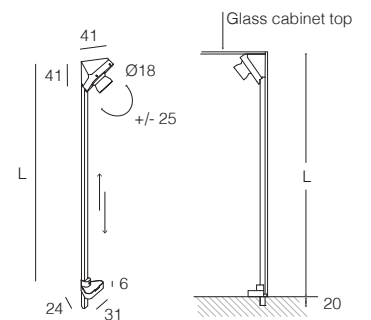

NOTA R

-  IP40
-  Class III
-  Montaggio a parete, soffitto, pavimento
Wall, ceiling, floor mounting
-  Collegare in serie 300mA
Connect in series at 300mA
-  62 gr (L = 35 cm)
-  12x12 mm
-  Altamente riciclabile
Highly recyclable

Quattro ottiche disponibili
Luce senza ostacoli
Orientabilità +/- 25°

Four optics available
Light without obstacles
Orientability +/- 25°

NOTA R

	4W 300mA	Finiture Finish	Colore LED LED Colour
Lumen Output 3000K	300lm		
 20° Lens	NR81-_____	 3 Grigio - Gray	 Y 2700K
 40° Lens	NR41-_____	 4 Nero - Black	 6 3000K
 50° Lens	NRD1-_____	 T Titanio - Titanium	 W 3000K CRI > 90
 Lente ellittica Elliptical lens	NR71-_____	 Z Champagne Gold	 9 4000K
			 1 5000K

NOTA R
50° Lens

L = lunghezza astina (cm)
pole length (cm)

010 015 020 025 030 035 040 045 050

ALIMENTATORI CONSIGLIATI (non inclusi)
SUGGESTED DRIVERS (not included)

300mA CC20-F-300-N

EXAMPLE CODE COMPOSITION
12345-
Pole length in cm min 010 - max 050 LED COLOUR FINISH