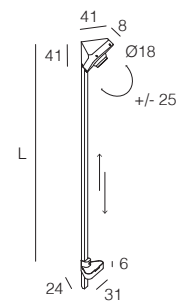

NOTA R

-  IP40
-  Class III
-  Montaggio a parete, soffitto, pavimento
Wall, ceiling, floor mounting
-  Collegare in serie 300mA
Connect in series at 300mA
-  62 gr (L = 35 cm)
-  12x12 mm
-  Altamente riciclabile
Highly recyclable

Quattro ottiche disponibili
Luce senza ostacoli
Orientabilità +/- 25°

Four optics available
Light without obstacles
Orientability +/- 25°

NOTA R

	4W 300mA	Finiture Finish	Colore LED LED Colour
Lumen Output 3000K	300lm		
 20° Lens	NR81-_____	 3 Grigio - Gray	 Y 2700K
 40° Lens	NR41-_____	 4 Nero - Black	 6 3000K
 50° Lens	NRD1-_____	 T Titanio - Titanium	 W 3000K CRI > 90
 Lente ellittica Elliptical lens	NR71-_____	 Z Champagne Gold	 9 4000K
			 1 5000K

NOTA R
50° Lens

L = lunghezza astina (cm)
pole length (cm)

010 015 020 025 030 035 040 045 050

ALIMENTATORI CONSIGLIATI (non inclusi)
SUGGESTED DRIVERS (not included)

300mA CC20-F-300-N

EXAMPLE CODE COMPOSITION
12345-
Pole length in cm min 010 - max 050 LED COLOUR FINISH