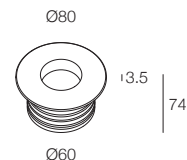

■ NESIS H65 Am

CON NIDO D'APE - WITH HEX LOUVER

	3W 350mA	6W 500mA	3W RGB 350mA	Finiture Finish	Colore LED LED Colour
Lumen 3000K	300lm	1450lm			
10° Lens	733564._ _	733565._ _	733564._ 7	3 Grigio - Gray 4 Nero - Black 6 Acciaio Inox Stainless Steel AISI 316L	U 2200K Y 2700K 6 3000K 9 4000K 7 RGB Available on some products only
30° Lens	763564._ _	763565._ _	763564._ 7		
60° Lens	753564._ _	753565._ _	753564._ 7		

ALIMENTATORI CONSIGLIATI (non inclusi)
SUGGESTED DRIVERS (not included)

350mA CC20-F-350-N
500mA CC20-F-500-N
350mA RGB CC36-X-350-N

ACCESSORI
ACCESSORIES

Controcassa
Recessed box
A00766.40

Controcassa
Recessed box
A00251.40

Connettore stagno
Waterlight connector
A00387.40

Ø 68 mm

EXAMPLE CODE COMPOSITION
123456.

LED COLOUR
FINISH