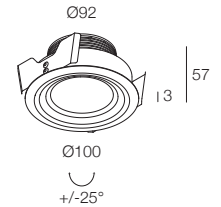

NEOS mR

-  IP40 / IP55
-  Class III
-  Incasso a parete, soffitto
Wall, ceiling recessed
-  Collegare in serie 300mA o 350mA
Connect in series at 300mA or 350mA
-  320 gr
-  Ø 92 mm
-  Altamente riciclabile
Highly recyclable

Spessore ridotto
Prestazioni di rilievo
Orientabilità +/- 25°

Small thickness
Outstanding performance
Orientability +/- 25°

NEOS mR IP40

	10W 300mA	12W 350mA	Finiture Finish	Colore LED LED Colour
Lumen Output 3000K	1200lm	1000lm at source		
 20° Lens	783781._._		<ul style="list-style-type: none">  H Nero - Black  7 Bianco - White 	<ul style="list-style-type: none">  Y 2700K  6 3000K  W 3000K CRI > 90  9 4000K  T 3000K CRI > 90 DIM-TO-WARM
 40° Reflector	723781._._	723963._.T <small>DIM-TO-WARM</small>		
 60° Reflector	753781._._	753963._.T <small>DIM-TO-WARM</small>		

NEOS mR IP55

	10W 300mA	12W 350mA	Finiture Finish	Colore LED LED Colour
Lumen Output 3000K	1200lm	1000lm at source		
 20° Lens	783782._._		<ul style="list-style-type: none">  H Nero - Black  7 Bianco - White 	<ul style="list-style-type: none">  Y 2700K  6 3000K  W 3000K CRI > 90  9 4000K  T 3000K CRI > 90 DIM-TO-WARM
 40° Reflector	723782._._	723964._.T <small>DIM-TO-WARM</small>		
 60° Reflector	753782._._	753964._.T <small>DIM-TO-WARM</small>		