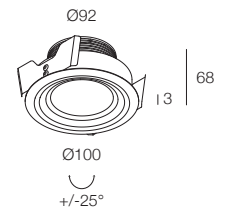

NEOS mR

-  IP40 / IP55
-  Class III
-  Incasso a parete, soffitto
Wall, ceiling recessed
-  Collegare in serie 300mA o 350mA
Connect in series at 300mA or 350mA
-  320 gr
-  Ø 92 mm
-  Altamente riciclabile
Highly recyclable

Spessore ridotto
Prestazioni di rilievo
Orientabilità +/- 25°

Small thickness
Outstanding performance
Orientability +/- 25°

NEOS mR IP40

	10W 300mA	12W 350mA	Finiture Finish	Colore LED LED Colour
Lumen Output 3000K	1200lm	1000lm at source		
 20° Lens	783781._._		<ul style="list-style-type: none">  H Nero - Black  7 Bianco - White 	<ul style="list-style-type: none">  Y 2700K  6 3000K  W 3000K CRI > 90  9 4000K  T 3000K CRI > 90 DIM-TO-WARM
 40° Reflector	723781._._	723963._.T <small>DIM-TO-WARM</small>		
 60° Reflector	753781._._	753963._.T <small>DIM-TO-WARM</small>		

NEOS mR IP55

	10W 300mA	12W 350mA	Finiture Finish	Colore LED LED Colour
Lumen Output 3000K	1200lm	1000lm at source		
 20° Lens	783782._._		<ul style="list-style-type: none">  H Nero - Black  7 Bianco - White 	<ul style="list-style-type: none">  Y 2700K  6 3000K  W 3000K CRI > 90  9 4000K  T 3000K CRI > 90 DIM-TO-WARM
 40° Reflector	723782._._	723964._.T <small>DIM-TO-WARM</small>		
 60° Reflector	753782._._	753964._.T <small>DIM-TO-WARM</small>		