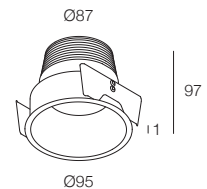

NEOS Am IP55

	10W 300mA	12W 350mA	Finiture Finish	Colore LED LED Colour
Lumen Output 3000K	1200lm	1000lm at source		
20° Lens	783784._ _		☐ 7 Bianco - White ☐ A Oro - Gold ☐ C Gothic Cement ☐ K Corten - Corten ☐ H Nero - Black ☐ L Bianco Perla Oyster White	☐ Y 2700K ☐ 6 3000K ☐ W 3000K CRI > 90 ☐ 9 4000K ☐ T 3000K CRI > 90 DIM-TO-WARM
40° Reflector	723784._ _	723960._T DIM-TO-WARM		
60° Reflector	753784._ _	753960._T DIM-TO-WARM