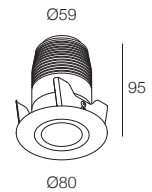

MIRUM PINHOLE

-  IP40 / IP55
-  Class III
-  Incasso a parete, soffitto
Wall, ceiling recessed
-  Collegare in serie 180mA o 250mA
Connect in series at 180mA or 250mA
-  270 gr
-  320 gr (IP55)
-  Ø 59 mm
-  Altamente riciclabile
Highly recyclable

**Flangia magnetica
Sorgente arretrata
Comfort luminoso**

Magnetic flange
Recessed source
Lighting comfort

MIRUM PINHOLE IP40

	6W 180mA	8W 250mA	Finiture Finish	Colore LED LED Colour
Lumen 3000K	600lm	800lm		
 15° Reflector	7A3787._ _	7A3788._ _	<ul style="list-style-type: none">  3 Grigio - Gray  4 Nero - Black  7 Bianco - White 	<ul style="list-style-type: none">  Y 2700K  6 3000K  W 3000K CRI > 90  9 4000K
 40° Reflector	743787._ _	743788._ _		

MIRUM PINHOLE IP55

	6W 180mA	8W 250mA	Finiture Finish	Colore LED LED Colour
Lumen 3000K	600lm	800lm		
 15° Reflector	7A3793._ _	7A3794._ _	<ul style="list-style-type: none">  3 Grigio - Gray  4 Nero - Black  7 Bianco - White 	<ul style="list-style-type: none">  Y 2700K  6 3000K  W 3000K CRI > 90  9 4000K
 40° Reflector	743793._ _	743794._ _		