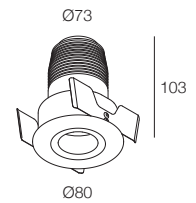

MIRUM PINHOLE R

-  IP40
-  Class III
-  Incasso a parete, soffitto
Wall, ceiling recessed
-  Collegare in serie 180mA o 250mA
Connect in series at 180mA or 250mA
-  290 gr
-  Ø 73 mm
-  Altamente riciclabile
Highly recyclable

MIRUM PINHOLE R

	6W 180mA	8W 250mA	Finiture Finish	Colore LED LED Colour
Lumen 3000K	600lm	800lm		
 15° Reflector	7A3789._._	7A3790._._	<ul style="list-style-type: none">  3 Grigio - Gray  4 Nero - Black  7 Bianco - White 	<ul style="list-style-type: none">  Y 2700K  6 3000K  W 3000K CRI > 90  9 4000K
 40° Reflector	743789._._	743790._._		

ALIMENTATORI CONSIGLIATI (non inclusi)
SUGGESTED DRIVERS (not included)

180mA CC20-F-180-N
250mA CC9-F-250-N

ACCESSORI
ACCESSORIES

Nido D'ape
Hex Louver
IP40 A01162.40

EXAMPLE CODE COMPOSITION
123456.

LED COLOUR
FINISH