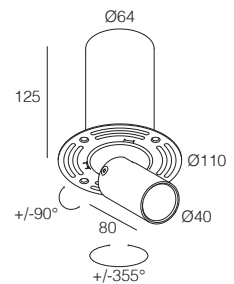

MODULO - MODULE
IN&OUT F

3W 6W 9W
900mA 500mA 700mA

Lumen Output 3000K 250lm 500lm 650lm

Finiture
Finish

Colore LED
LED Colour

3° Lens	7T3927._ _		
10° Lens		733928._ _	733929._ _
30° Lens		763928._ _	763929._ _
50° Lens		7D3928._ _	7D3929._ _

- 7 Bianco - White
- B Bronzo Scuro
  Dark Bronze
- H Nero - Black
- Y 2700K
- 6 3000K
- W 3000K CRI > 90
- J 3500K
- 9 4000K

3W 6W 9W
900mA 500mA 700mA

Lumen Output 3000K 250lm 500lm 650lm

Finiture
Finish

Colore LED
LED Colour

3° Lens	7T3930._ _		
10° Lens		733931._ _	733932._ _
30° Lens		763931._ _	763932._ _
50° Lens		7D3931._ _	7D3932._ _

- 7 Bianco - White
- B Bronzo Scuro
  Dark Bronze
- H Nero - Black
- Y 2700K
- 6 3000K
- W 3000K CRI > 90
- J 3500K
- 9 4000K