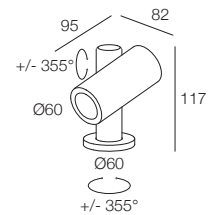

EDEN 6-8

-  IP65
-  Class III
-  Montaggio a parete, soffitto, pavimento
Wall, ceiling, floor mounting H 117 - H 350
-  Montaggio a soffitto, pavimento
Ceiling, floor mounting H 900
-  WIPS - Water Infiltration Protection System
-  Cavo in neoprene 200 cm
200 cm neoprene cable
(disponibile lunghezza cavo su misura)
(additional cable length available upon request)
-  Collegare in serie 180mA o 250mA
Connect in series at 180mA or 250mA
-  640 gr (EDEN 6-8 H117)
-  890 gr (EDEN 6-8 H350)
-  1470 gr (EDEN 6-8 H900)
-  Altamente riciclabile
Highly recyclable

EDEN 6-8 H117

	6W 180mA	8W 250mA	Finiture Finish	Colore LED LED Colour
Lumen Output 3000K	700lm	950lm		
 15° Reflector	7A4373._._	7A4374._._	<ul style="list-style-type: none">  3 Grigio - Gray  4A Grigio Antracite Anthracite Gray  H Nero - Black  MF Moka - Moka  VB Verde Oliva Olive Green 	<ul style="list-style-type: none">  Y 2700K  6 3000K  9 4000K
 40° Reflector	744373._._	744374._._		