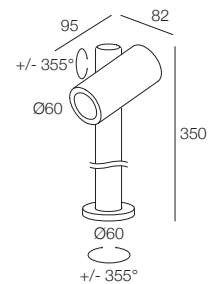

EDEN 6-8

-  IP65
-  Class III
-  Montaggio a parete, soffitto, pavimento
Wall, ceiling, floor mounting H 117 - H 350
-  Montaggio a soffitto, pavimento
Ceiling, floor mounting H 900
-  WIPS - Water Infiltration Protection System
-  Cavo in neoprene 200 cm
200 cm neoprene cable
(disponibile lunghezza cavo su misura)
(additional cable length available upon request)
-  Collegare in serie 180mA o 250mA
Connect in series at 180mA or 250mA
-  640 gr (EDEN 6-8 H117)
-  890 gr (EDEN 6-8 H350)
-  1470 gr (EDEN 6-8 H900)
-  Altamente riciclabile
Highly recyclable

EDEN 6-8 H117

	6W 180mA	8W 250mA	Finiture Finish	Colore LED LED Colour
Lumen Output 3000K	700lm	950lm		
 15° Reflector	7A4373._._	7A4374._._	<ul style="list-style-type: none">  3 Grigio - Gray  4A Grigio Antracite Anthracite Gray  H Nero - Black  MF Moka - Moka  VB Verde Oliva Olive Green 	<ul style="list-style-type: none">  Y 2700K  6 3000K  9 4000K
 40° Reflector	744373._._	744374._._		

EDEN 6-8 H350

	6W 180mA	8W 250mA	Finiture Finish	Colore LED LED Colour
Lumen Output 3000K	700lm	950lm		
 15° Reflector	7A4375._._	7A4376._._	<ul style="list-style-type: none">  3 Grigio - Gray  4A Grigio Antracite Anthracite Gray  H Nero - Black  MF Moka - Moka  VB Verde Oliva Olive Green 	<ul style="list-style-type: none">  Y 2700K  6 3000K  9 4000K
 40° Reflector	744375._._	744376._._		