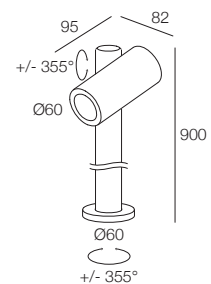

EDEN 6-8 H900

	6W 180mA	8W 250mA	Finiture Finish	Colore LED LED Colour
Lumen Output 3000K	700lm	950lm		
15° Reflector	7A4377._._	7A4378._._	3 Grigio - Gray 4A Grigio Antracite Anthracite Gray - H Nero - Black - MF Moka - Moka - VB Verde Oliva Olive Green	- Y 2700K 6 3000K 9 4000K
40° Reflector	744377._._	744378._._