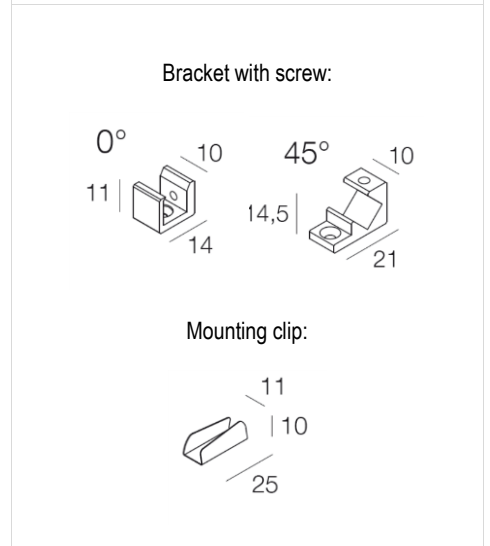

**ELECTRICAL FEATURES**

Driver	Remote
Dimmable	Push, 1-10V, DALI
Connection	In parallel at 24Vdc
Class	III

**MECHANICAL FEATURES**

Dimensions	8 x 8 x L mm
Weight	140 gr/m
Installation	Wall, ceiling, floor mounting
Cut-out	-
Use	Outdoor

**ACCESSORIES**

Visors	-
Filters	-
Box/ Frame	-
Fixing system	Bracket with screw, mounting clip

**PHOTOMETRIC DATA**

Diffused emission – 8W/m				Diffused emission – 12W/m				Diffused emission – 25W/m				
H(m)	D(m)	E <sub>max</sub> (lx)	E <sub>av</sub> (lx)	H(m)	D(m)	E <sub>max</sub> (lx)	E <sub>av</sub> (lx)	H(m)	D(m)	E <sub>max</sub> (lx)	E <sub>av</sub> (lx)	
<b>105°</b>				<b>105°</b>				<b>105°</b>				
<u>1.00</u>	2.82	24	7	<u>1.00</u>	2.87	36	10	<u>1.00</u>	2.85	69	20	
<u>2.00</u>	5.63	6	2	<u>2.00</u>	5.73	9	3	<u>2.00</u>	5.70	17	5	
<u>3.00</u>	8.45	3	1	<u>3.00</u>	8.60	4	1	<u>3.00</u>	8.56	8	2	
<u>4.00</u>	11.2	2	0	<u>4.00</u>	11.4	2	1	<u>4.00</u>	11.4	4	1	
<u>5.00</u>	14.0	1	0	<u>5.00</u>	14.3	1	0	<u>5.00</u>	14.2	3	1	