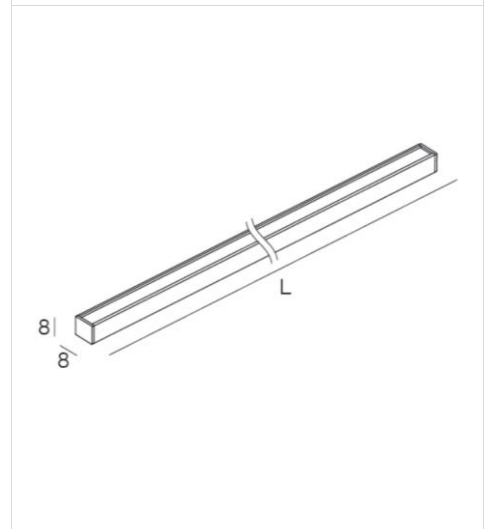

LIGHT SOURCE

LED quantity/m	231		
Power max	8 W/m – 12 W/m – 25 W/m		
Total lumen output (3000K – L=0,31 m)	8W/m: Diffused emission - 61 lm	12W/m: Diffused emission - 94 lm	25W/m: Diffused emission - 180 lm
Efficacy lm/W (3000K – L=0,31 m)	8W/m: Diffused emission - 24 lm/W	12W/m: Diffused emission - 25 lm/W	25W/m: Diffused emission - 23 lm/W
CRI	>80 – >90		
LED Temperature	2700K – 3000K – 3500K CRI>90 - 4000K CRI>90		
Average operational life	50.000 hours		

OPTIC

Material	Artificial resin
Available optics	Diffused emission (105°)
Beam direction	Fixed
Flux symmetry	Symmetrical

FIXTURE

Material	Aluminum
Available finishes	Hard coat anodized: 3 - Gray 4 - Black
IP Rate	IP67
Working Temperature	-20° ÷ +40°
Integrated fixing Systems	-

ELECTRICAL FEATURES

Driver	Remote
Dimmable	Push, 1-10V, DALI
Connection	In parallel at 24Vdc
Class	III

MECHANICAL FEATURES

Dimensions	8 x 8 x L mm
Weight	140 gr/m
Installation	Wall, ceiling, floor mounting
Cut-out	-
Use	Outdoor

ACCESSORIES

Visors	-
Filters	-
Box/ Frame	-
Fixing system	Bracket with screw, mounting clip