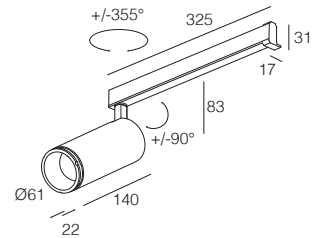

AURORA ZOOM 1500 F

- IP40
- Class II
- Binario a parete, soffitto
  Wall, ceiling mounting track
- Fornito con attacco a filo per binario 230Vac
  Supplied with adaptor flush to 230Vac track
- 735 gr
- Altamente riciclabile
  Highly recyclable

■ AURORA ZOOM 1500 F

18W 220-240Vac	Finiture Finish	Colore LED LED Colour
Lumen Output 3000K 900lm	☐ 7 Bianco - White ☐ H Nero - Black ☐ W All White	☐ Y 2700K ☐ 6 3000K ☐ W 3000K CRI > 90 ☐ 9 4000K
Zoom lens 9° > 40°	7Z4205._ _	

■ AURORA ZOOM 1500 F DALI

18W 220-240Vac	Finiture Finish	Colore LED LED Colour
Lumen Output 3000K 900lm	☐ 7 Bianco - White ☐ H Nero - Black ☐ W All White	☐ Y 2700K ☐ 6 3000K ☐ W 3000K CRI > 90 ☐ 9 4000K
Zoom lens 9° > 40°	7Z4206._ _	

EXAMPLE CODE COMPOSITION
123456.