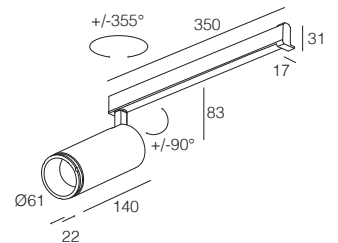

■ AURORA ZOOM 1500 F DALI

18W 220-240Vac	Finiture Finish	Colore LED LED Colour
Lumen Output 3000K 900lm	☐ 7 Bianco - White ☐ H Nero - Black ☐ W All White	☐ Y 2700K ☐ 6 3000K ☐ W 3000K CRI > 90 ☐ 9 4000K
Zoom lens 9° > 40°	7Z4206._ _