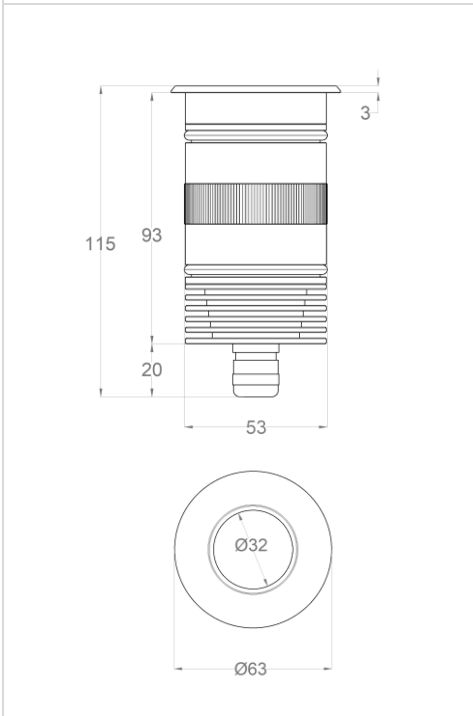

LIGHT SOURCE

LED quantity	1
Power max	9 W
Total lumen output (3000K CRI>90)	14° - 592 lm 18° - 645 lm 24° - 635 lm 33° - 552 lm 52° - 620 lm
Efficacy lm/W (3000K CRI>90)	14° - 66 lm/W 18° - 72 lm/W 24° - 71 lm/W 33° - 62 lm/W 52° - 69 lm/W
CRI	>80 - >90
LED Temperature	2200K CRI>90- 2400K CRI>90 - 2700K CRI>90 - 3000K CRI>80 - 3000K CRI>90 - 3500K CRI>90- 4000K CRI>90
Average operational life	50.000 hours

OPTIC

Material	PMMA
Available optics	14° - 18° - 24° - 33° - 52°
Beam direction	Fixed
Flux symmetry	Symmetrical

FIXTURE

Material	Aluminum
Available body finishes	Hard coat anodized: 3 - Gray 4 - Black As per material: 6 - Stainless steel AISI 316L
Available decorative ring finishes	Chrome plated: 1 - Gold chrome 1 - Shiny chrome 8 - Satin gold Nickel plated: N - Satin nickel Hard coat anodized: 4 - Black
IP Rate	IP67
Working Temperature	-20° ÷ +40°
Integrated fixing Systems	-

ELECTRICAL FEATURES

Driver	Remote
Dimmable	Push, 1-10, DALI
Connection	In series at 500mA
Class	III

MECHANICAL FEATURES

Dimensions	Ø63 x 115mm (fixture only)
Weight	400 gr
Installation	Wall, floor recessed
Cut-out	Ø59 mm (recessed box A01416.40)
Use	Outdoor

NOTES

14° lens not interchangeable.

Provided with 100 cm neoprene cable.

Recessed box (A01416_0) is necessary for installing the fixture correctly.

Plug&Play version available.