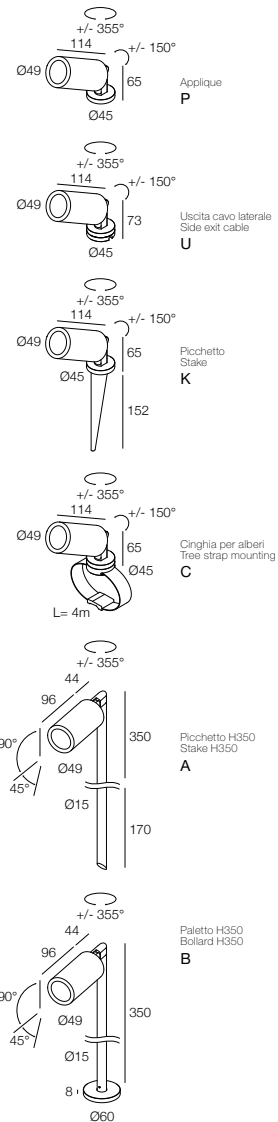

ARIEL P IP67

PLUG & PLAY

	9W 500mA	13W 700mA	Finiture Finish	Colore LED LED Colour	Anelli decorativi Decorative rings	Filtri ottici Optical filters	Elementi di fissaggio Fixing element
Lumen Output 3000K	770lm	1000lm					
[1] 14° Lens	7Q4552_ _ _ _ _	7Q4565_ _ _ _ _	A6 RAL 9002 Gray white	U1 2200K CRI > 90	1 Cromo Lucido Shiny Chrome	W Senza Filtro Without Filter	P Applique - Applique
18° Lens	784552_ _ _ _ _	784565_ _ _ _ _	4A RAL 7016 Anthracite Gray	B2 2400K CRI > 90	I Oro Lucido Gold Chrome	E Filtro Ellittico Elliptical Filter	U Uscita cavo laterale Side exit cable
24° Lens	7G4552_ _ _ _ _	7G4565_ _ _ _ _	VC RAL 6009 Fir Green	X 2700K CRI > 90	8 Oro Satinato Satin Gold	H Nido D'ape Hex Louver	K Picchetto - Stake
33° Lens	7E4552_ _ _ _ _	7E4565_ _ _ _ _	M8 RAL 8019 Brown	6 3000K CRI > 90	N Nichel Satinato Satin Nickel	P Filtro Prismatico Prismatic Filter	C Cinghia per alberi Tree strap mounting
52° Lens	754552_ _ _ _ _	754565_ _ _ _ _	MS Marrone brillante Bright Brown	W 3000K CRI > 90	4 Nero - Black	S Filtro Correttivo Softening Lens	A Picchetto H350 Stake H350
			3 Grigio - Gray	D 4000K CRI > 90			B Paletto H350 Bollard H350
			4 Nero - Black