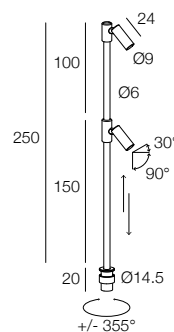

ARIA 2

Lumen Output 3000K CRI > 90	1W x 2 350mA 2 x 50lm	2W x 2 500mA 2 x 80lm	Finiture Finish	Colore LED LED Colour
20° Lens	784477._ _	784478._ _	1 Cromo Lucido Shiny Chrome 3 Grigio - Gray 4 Nero - Black - I Oro Lucido Gold Chrome - Z Champagne Gold	- U 2200K - X 2700K CRI > 90 - W 3000K CRI > 90 - K 3500K CRI > 90 - D 4000K CRI > 90
30° Lens	764477._ _	764478._ _		
50° Lens	7D4477._ _	7D4478._ _