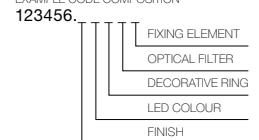

Visiera antiabbagliamento
Low glare visor
A00519_0

Visiera cilindrica antiabbagliamento
Low glare snoot
A00848_0

Connettore stagno
Watertight connector
A00387.40

EXAMPLE CODE COMPOSITION