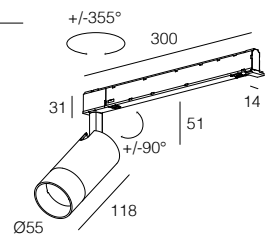

SATURNO BF

	20W 220-240Vac	25W 220-240Vac	Finiture modulo Module finishes	Colore LED LED Colour	Anelli decorativi Decorative rings	Filtri ottici Optical filters
Lumen Output 3000K	2100lm	2400lm				
[1] 12° Lens	7Q4483.____	7Q4484.____	 S RAL 9010 Warm white 7 RAL 9003 White A6 RAL 9002 Gray white C RAL 7033 Gothic Cement G3 RAL 7012 Gray G7 RAL 7006 Beige gray M8 RAL 8019 Brown H RAL 9005 Black	 U1 2200K CRI > 90 B2 2400K CRI > 90 X 2700K CRI > 90 X1 2700K CRI > 95 6 3000K CRI > 80 W 3000K CRI > 90 W1 3000K CRI > 95 K 3500K CRI > 90 K1 3500K CRI > 95 D 4000K CRI > 90	 1 Cromo Lucido Shiny Chrome I Oro Lucido Gold Chrome 8 Oro Satinato Satin Gold N Nichel Satinato Satin Nickel 4 Nero - Black	- W Senza Filtro Without Filter - E Filtro Ellittico Elliptical Filter - H Nido D'ape Hex Louver - P Filtro Prismatico Prismatic Filter - S Filtro Correttivo Softening Lens

ACCESSORI INTERCAMBIABILI
INTERCHANGEABLE ACCESSORIES

[1]
Lente 12° non intercambiabile
12° Lens not interchangeable