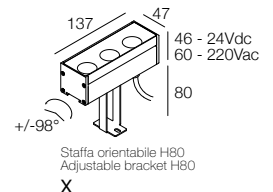

TRIUUM P IP67

24Vdc

	7W 24Vdc	15W 24Vdc	Finiture Finish	Colore LED LED Colour	Filtri ottici Optical filters	Elementi di fissaggio Fixing element			
Lumen Output 3000K	600lm	1000lm							
10° Lens	734558. _ _ _ _	734572. _ _ _ _	■ 4 Nero - Black	■ U 2200K ■ Y 2700K ■ 6 3000K ■ W 3000K CRI > 90 ■ J 3500K ■ 9 4000K	- W Senza Filtro Without Filter - D Frangiluce Louver - F Frangiluce Asy Asy Louver	- T Placca di fissaggio Fixing plate - V Staffa orientabile H30 Adjustable bracket H30 - Z Staffa orientabile H50 Adjustable bracket H50 - X Staffa orientabile H80 Adjustable bracket H80			
25° Lens	7G4558. _ _ _ _	7G4572. _ _ _ _							
40° Lens	744558. _ _ _ _	744572. _ _ _ _							
60° Lens	754558. _ _ _ _	754572. _ _ _ _							
Lente ellittica Elliptical lens	774558. _ _ _ _	774572. _ _ _ _							
Wall Washer	7W4558. _ _ W _								
							[1] 2200K Disponibile solo per la versione 7W Available on the 7W power version only