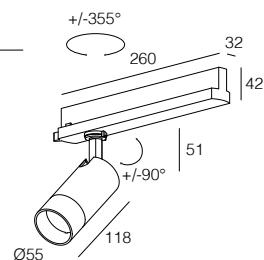

SATURNO B DALI

	20W 220-240Vac	25W 220-240Vac	Finiture modulo Module finishes	Colore LED LED Colour	Anelli decorativi Decorative rings	Filtri ottici Optical filters
Lumen Output 3000K	2100lm	2400lm				
[1] 12° Lens	7Q4481. _ _ _ _	7Q4482. _ _ _ _	S RAL 9010 Warm white	U1 2200K CRI > 90	1 Cromo Lucido Shiny Chrome	W Senza Filtro Without Filter
18° Lens	784481. _ _ _ _	784482. _ _ _ _	7 RAL 9003 White	B2 2400K CRI > 90	I Oro Lucido Gold Chrome	E Filtro Ellittico Elliptical Filter
24° Lens	7G4481. _ _ _ _	7G4482. _ _ _ _	A6 RAL 9002 Gray white	X 2700K CRI > 90	8 Oro Satinato Satin Gold	H Nido D'ape Hex Louver
33° Lens	7E4481. _ _ _ _	7E4482. _ _ _ _	C RAL 7033 Gothic Cement	X1 2700K CRI > 95	N Nichel Satinato Satin Nickel	P Filtro Prismatico Prismatic Filter
52° Lens	754481. _ _ _ _	754482. _ _ _ _	G3 RAL 7012 Gray	6 3000K CRI > 80	4 Nero - Black	S Filtro Correttivo Softening Lens
			G7 RAL 7006 Beige gray	W 3000K CRI > 90		
			M8 RAL 8019 Brown	W1 3000K CRI > 95		
			H RAL 9005 Black	K 3500K CRI > 90		
				K1 3500K CRI > 95		
				D 4000K CRI > 90