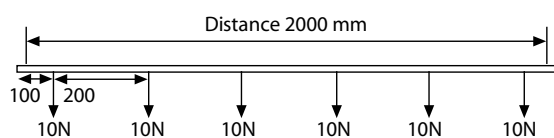

CODE	FINISH	DESCRIPTION
	A00169.30 A00169.B0 A00169.N0	Grigio - Gray Bianco - White Nero - Black	Accessorio fissaggio per binario a sospensione Ceiling clamp for suspension track
	A00189.30 A00189.B0 A00189.N0	Grigio - Gray Bianco - White Nero - Black	Elemento fissaggio per binario a sospensione Suspension clamp
	A00202.30	Grigio - Gray	Astina filettata per sospensione Threaded arm for suspension mounting
	A00190.30	Grigio - Gray	Elemento fissaggio per connessione binario Suspension clamp for track connection
	A00201.30	Grigio - Gray	Boccola fissaggio astina Bushing for fixing the arm
	A00170.60	Grigio - Gray	Cavo per sospensione binario L =150 cm Suspension wire L =150 cm
	A00171.30	Grigio - Gray	Boccola stringicavo per binario sospensione Height adjusting sleeve for suspension