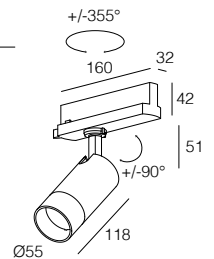

■ SATURNO B

	20W 220-240Vac	25W 220-240Vac	Finiture modulo Module finishes	Colore LED LED Colour	Anelli decorativi Decorative rings	Filtri ottici Optical filters
Lumen Output 3000K	2100lm	2400lm				
[1] 12° Lens	7Q4460. _ _ _ _	7Q4461. _ _ _ _	 S RAL 9010 Warm white 7 RAL 9003 White A6 RAL 9002 Gray white C RAL 7033 Gothic Cement G3 RAL 7012 Gray G7 RAL 7006 Beige gray M8 RAL 8019 Brown H RAL 9005 Black	 U1 2200K CRI > 90 B2 2400K CRI > 90 X 2700K CRI > 90 X1 2700K CRI > 95 6 3000K CRI > 80 W 3000K CRI > 90 W1 3000K CRI > 95 K 3500K CRI > 90 K1 3500K CRI > 95 D 4000K CRI > 90	 1 Cromo Lucido Shiny Chrome I Oro Lucido Gold Chrome 8 Oro Satinato Satin Gold N Nichel Satinato Satin Nickel 4 Nero - Black	 W Senza Filtro Without Filter E Filtro Ellittico Elliptical Filter H Nido D'ape Hex Louver P Filtro Prismatico Prismatic Filter S Filtro Correttivo Softening Lens

ACCESSORI INTERCAMBIABILI
INTERCHANGEABLE ACCESSORIES

[1]
Lente 12° non intercambiabile
12° Lens not interchangeable