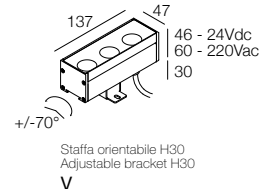

TRIUUM P IP67

24Vdc

	7W 24Vdc	15W 24Vdc	Finiture Finish	Colore LED LED Colour	Filtri ottici Optical filters	Elementi di fissaggio Fixing element			
Lumen Output 3000K	600lm	1000lm							
10° Lens	734558. _ _ _ _	734572. _ _ _ _	■ 4 Nero - Black	■ U 2200K ■ Y 2700K ■ 6 3000K ■ W 3000K CRI > 90 ■ J 3500K ■ 9 4000K	- W Senza Filtro Without Filter - D Frangiluce Louver - F Frangiluce Asy Asy Louver	- T Placca di fissaggio Fixing plate - V Staffa orientabile H30 Adjustable bracket H30 - Z Staffa orientabile H50 Adjustable bracket H50 - X Staffa orientabile H80 Adjustable bracket H80			
25° Lens	7G4558. _ _ _ _	7G4572. _ _ _ _							
40° Lens	744558. _ _ _ _	744572. _ _ _ _							
60° Lens	754558. _ _ _ _	754572. _ _ _ _							
Lente ellittica Elliptical lens	774558. _ _ _ _	774572. _ _ _ _							
Wall Washer	7W4558. _ _ W _								
							[1] 2200K Disponibile solo per la versione 7W Available on the 7W power version only