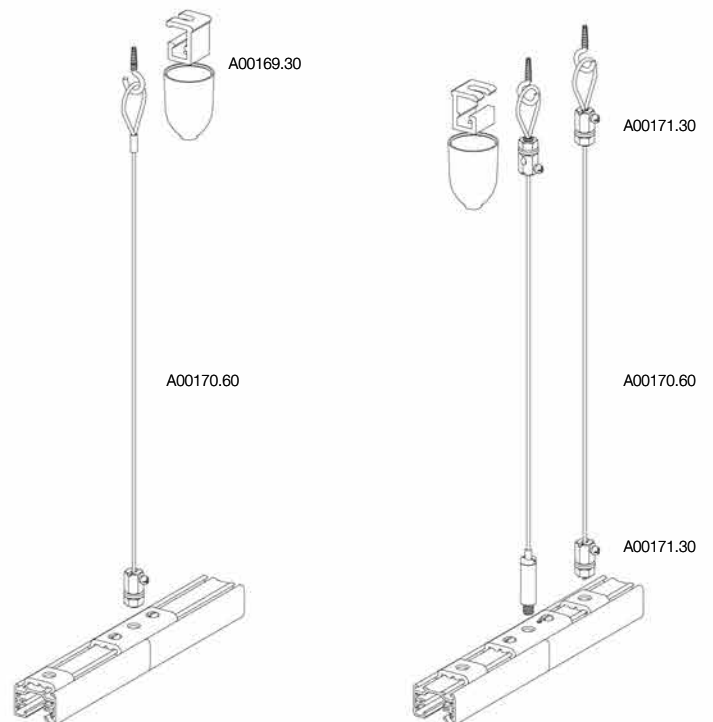

SOSPENSIONE CON CAVI

WIRE SUSPENSION