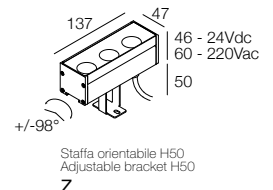

TRIUUM P IP67

24Vdc

	7W 24Vdc	15W 24Vdc	Finiture Finish	Colore LED LED Colour	Filtri ottici Optical filters	Elementi di fissaggio Fixing element			
Lumen Output 3000K	600lm	1000lm							
10° Lens	734558. _ _ _ _	734572. _ _ _ _	■ 4 Nero - Black	■ U 2200K ■ Y 2700K ■ 6 3000K ■ W 3000K CRI > 90 ■ J 3500K ■ 9 4000K	- W Senza Filtro Without Filter - D Frangiluce Louver - F Frangiluce Asy Asy Louver	- T Placca di fissaggio Fixing plate - V Staffa orientabile H30 Adjustable bracket H30 - Z Staffa orientabile H50 Adjustable bracket H50 - X Staffa orientabile H80 Adjustable bracket H80			
25° Lens	7G4558. _ _ _ _	7G4572. _ _ _ _							
40° Lens	744558. _ _ _ _	744572. _ _ _ _							
60° Lens	754558. _ _ _ _	754572. _ _ _ _							
Lente ellittica Elliptical lens	774558. _ _ _ _	774572. _ _ _ _							
Wall Washer	7W4558. _ _ W _								
							[1] 2200K Disponibile solo per la versione 7W Available on the 7W power version only