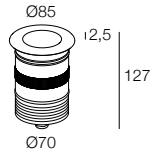

SATURNO i IP67

	12W 350mA	Finitura flangia Bezel finish	Colore LED LED Colour	Anelli decorativi Decorative rings	Filtri ottici Optical filters
Lumen Output 3000K	1200lm				
[1] 12° Lens	7Q4553. _ _ _ _	3 Grigio - Gray 4 Nero - Black 6 Acciaio Inox Stainless Steel AISI 316L	- U1 2200K CRI > 90 - B2 2400K CRI > 90 - X 2700K CRI > 90 6 3000K CRI > 80 - W 3000K CRI > 90 - K 3500K CRI > 90 - D 4000K CRI > 90	1 Cromo Lucido Shiny Chrome - I Oro Lucido Gold Chrome 8 Oro Satinato Satin Gold - N Nichel Satinato Satin Nickel 4 Nero - Black	- W Senza Filtro Without Filter - E Filtro Ellittico Elliptical Filter - H Nido D'ape Hex Louver - P Filtro Prismatico Prismatic Filter - S Filtro Correttivo Softening Lens
18° Lens	784553. _ _ _ _				
24° Lens	7G4553. _ _ _ _				
33° Lens	7E4553. _ _ _ _				
52° Lens	754553. _ _ _ _