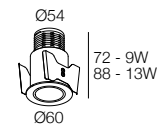

ARIEL Am

STRUTTURA FRAME A01232._0 Nell'ordine richiedere sempre 1 Struttura per ogni Ariel Am □ _ Vedi finiture modulo
MODULE FINISH Please specify always 1 Frame for each Ariel Am in the purchase order See module finish

MODULO - MODULE ARIEL Am	9W 500mA	13W 700mA	Finiture modulo Module finishes	Colore LED LED Colour	Anelli decorativi Decorative rings	Filtri ottici Optical filters
Lumen Output 3000K	900lm	1100lm				
[1] 14° Lens	7Q4408._ _ _ _	7Q4409._ _ _ _	□ S RAL 9010 Warm white	■ U1 2200K CRI > 90	■ 1 Cromo Lucido Shiny Chrome	W Senza Filtro Without Filter
18° Lens	784408._ _ _ _	784409._ _ _ _	□ 7 RAL 9003 White	■ B2 2400K CRI > 90	■ I Oro Lucido Gold Chrome	E Filtro Ellittico Elliptical Filter
24° Lens	7G4408._ _ _ _	7G4409._ _ _ _	■ A6 RAL 9002 Gray white	■ X 2700K CRI > 90	■ 8 Oro Satinato Satin Gold	H Nido D'ape Hex Louver
33° Lens	7E4408._ _ _ _	7E4409._ _ _ _	■ C RAL 7033 Gothic Cement	■ X1 2700K CRI > 95	■ N Nichel Satinato Satin Nickel	P Filtro Prismatico Prismatic Filter
52° Lens	754408._ _ _ _	754409._ _ _ _	■ G3 RAL 7012 Gray	■ 6 3000K CRI > 80	■ 4 Nero - Black	S Filtro Correttivo Softening Lens
			■ G7 RAL 7006 Beige gray	■ W 3000K CRI > 90		
			■ M8 RAL 8019 Brown	■ W1 3000K CRI > 95		
			■ H RAL 9005 Black	■ K 3500K CRI > 90		
				■ K1 3500K CRI > 95		
				■ D 4000K CRI > 90		

+