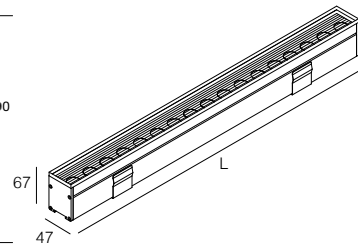

Lumen Output 3000K 1800 lm/m	11W	21W	30W	40W	Finiture Finish	Colore LED LED Colour
	220-240Vac	220-240Vac	220-240Vac	220-240Vac		
	L = 30 cm	L = 60 cm	L = 90 cm	L = 120 cm		
10° Lens	734470. __	734471. __	734472. __	734473. __	■ 4 Nero - Black	■ U 2200K ■ Y 2700K ■ 6 3000K ■ W 3000K CRI > 90 ■ 9 4000K
25° Lens	7G4470. __	7G4471. __	7G4472. __	7G4473. __		
40° Lens	744470. __	744471. __	744472. __	744473. __		
60° Lens	754470. __	754471. __	754472. __	754469. __		
Lente ellittica Elliptical lens	774470. __	774471. __	774472. __	774473. __