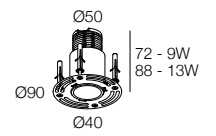

ARIEL AF

STRUTTURA FRAME A00861.30 Nell'ordine richiedere sempre 1 Struttura per ogni Ariel AF
Please specify always 1 Frame for each Ariel AF in the purchase order

MODULO - MODULE ARIEL AF	9W 500mA	13W 700mA	Finiture modulo Module finishes	Colore LED LED Colour	Anelli decorativi Decorative rings	Filtri ottici Optical filters
Lumen Output 3000K	900lm	1100lm				
[1] 14° Lens	7Q4408. _ _ _ _	7Q4409. _ _ _ _	☐ S RAL 9010 Warm white	☐ U1 2200K CRI > 90	☐ 1 Cromo Lucido Shiny Chrome	W Senza Filtro Without Filter
18° Lens	784408. _ _ _ _	784409. _ _ _ _	☐ 7 RAL 9003 White	☐ B2 2400K CRI > 90	☐ I Oro Lucido Gold Chrome	E Filtro Ellittico Elliptical Filter
24° Lens	7G4408. _ _ _ _	7G4409. _ _ _ _	☐ A6 RAL 9002 Gray white	☐ X 2700K CRI > 90	☐ 8 Oro Satinato Satin Gold	H Nido D'ape Hex Louver
33° Lens	7E4408. _ _ _ _	7E4409. _ _ _ _	☐ C RAL 7033 Gothic Cement	☐ X1 2700K CRI > 95	☐ N Nichel Satinato Satin Nickel	P Filtro Prismatico Prismatic Filter
52° Lens	754408. _ _ _ _	754409. _ _ _ _	☐ G3 RAL 7012 Gray	☐ 6 3000K CRI > 80	☐ 4 Nero - Black	S Filtro Correttivo Softening Lens
			☐ G7 RAL 7006 Beige gray	☐ W 3000K CRI > 90		
			☐ M8 RAL 8019 Brown	☐ W1 3000K CRI > 95		
			☐ H RAL 9005 Black	☐ K 3500K CRI > 90		
				☐ K1 3500K CRI > 95		
				☐ D 4000K CRI > 90