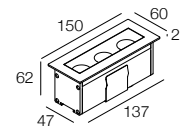

TRIUUM i IP67

220-240Vac

	8W 220-240Vac	Finitura flangia Bezel finish	Colore LED LED Colour	Filtri ottici Optical filters
Lumen Output 3000K	600lm			
10° Lens	734576. _ _ _	6S Acciaio Inox Satinato Brushed Stainless Steel AISI 316L	U 2200K [1]	W Senza Filtro Without Filter
25° Lens	7G4576. _ _ _		Y 2700K	D Frangiluce Louwer
40° Lens	744576. _ _ _		6 3000K	F Frangiluce Asy Asy Louwer
60° Lens	754576. _ _ _		W 3000K CRI > 90	
Lente ellittica Elliptical lens	774576. _ _ _		J 3500K	
Wall Washer	7W4576. _ _ W		9 4000K