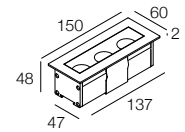

TRIUUM i IP67

24Vdc

	7W 24Vdc	15W 24Vdc	Finitura flangia Bezel finish	Colore LED LED Colour	Filtri ottici Optical filters
Lumen Output 3000K	600lm	1000lm			
10° Lens	734556. _ _ _	734570. _ _ _	6S Acciaio Inox Satinato Brushed Stainless Steel AISI 316L	U 2200K [1]	W Senza Filtro Without Filter
25° Lens	7G4556. _ _ _	7G4570. _ _ _		Y 2700K	D Frangiluce Louwer
40° Lens	744556. _ _ _	744570. _ _ _		6 3000K	F Frangiluce Asy Asy Louwer
60° Lens	754556. _ _ _	754570. _ _ _		W 3000K CRI > 90	
Lente ellittica Elliptical lens	774556. _ _ _	774570. _ _ _		J 3500K	
Wall Washer	7W4556. _ _ W			9 4000K