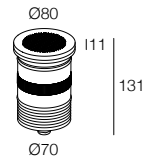

SATURNO i IP67 SOLOVETRO

	12W 350mA	Finiture Finish	Colore LED LED Colour	Anelli decorativi Decorative rings	Filtri ottici Optical filters
Lumen Output 3000K	920lm				
[1] 12° Lens	7Q4562._ _ _ _	3 Grigio - Gray 4 Nero - Black Z Champagne Gold	U1 2200K CRI > 90 B2 2400K CRI > 90 X 2700K CRI > 90 6 3000K CRI > 80 W 3000K CRI > 90 K 3500K CRI > 90 D 4000K CRI > 90	1 Cromo Lucido Shiny Chrome I Oro Lucido Gold Chrome 8 Oro Satinato Satin Gold N Nichel Satinato Satin Nickel 4 Nero - Black	W Senza Filtro Without Filter E Filtro Ellittico Elliptical Filter P Filtro Prismatico Prismatic Filter S Filtro Correttivo Softening Lens
18° Lens	784562._ _ _ _				
24° Lens	7G4562._ _ _ _				
33° Lens	7E4562._ _ _ _				
52° Lens	754562._ _ _ _