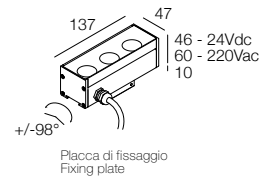

TRIUUM P IP67

24Vdc

	7W 24Vdc	15W 24Vdc	Finiture Finish	Colore LED LED Colour	Filtri ottici Optical filters	Elementi di fissaggio Fixing element			
Lumen Output 3000K	600lm	1000lm							
10° Lens	734558. _ _ _ _	734572. _ _ _ _	■ 4 Nero - Black	■ U 2200K ■ Y 2700K ■ 6 3000K ■ W 3000K CRI > 90 ■ J 3500K ■ 9 4000K	- W Senza Filtro Without Filter - D Frangiluce Louver - F Frangiluce Asy Asy Louver	- T Placca di fissaggio Fixing plate - V Staffa orientabile H30 Adjustable bracket H30 - Z Staffa orientabile H50 Adjustable bracket H50 - X Staffa orientabile H80 Adjustable bracket H80			
25° Lens	7G4558. _ _ _ _	7G4572. _ _ _ _							
40° Lens	744558. _ _ _ _	744572. _ _ _ _							
60° Lens	754558. _ _ _ _	754572. _ _ _ _							
Lente ellittica Elliptical lens	774558. _ _ _ _	774572. _ _ _ _							
Wall Washer	7W4558. _ _ W _								
							[1] 2200K Disponibile solo per la versione 7W Available on the 7W power version only