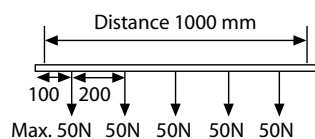

CODE	FINISH	DESCRIPTION
	A00169.30 A00169.B0 A00169.N0	Grigio - Gray Bianco - White Nero - Black	Accessorio fissaggio per binario a sospensione Ceiling clamp for suspension track
	A00189.30 A00189.B0 A00189.N0	Grigio - Gray Bianco - White Nero - Black	Elemento fissaggio per binario a sospensione Suspension clamp
	A00202.30	Grigio - Gray	Astina filettata per sospensione Threaded arm for suspension mounting
	A00190.30	Grigio - Gray	Elemento fissaggio per connessione binario Suspension clamp for track connection
	A00201.30	Grigio - Gray	Boccola fissaggio astina Bushing for fixing the arm
	A00170.60	Grigio - Gray	Cavo per sospensione binario L =150 cm Suspension wire L =150 cm
	A00171.30	Grigio - Gray	Boccola stringicavo per binario sospensione Height adjusting sleeve for suspension