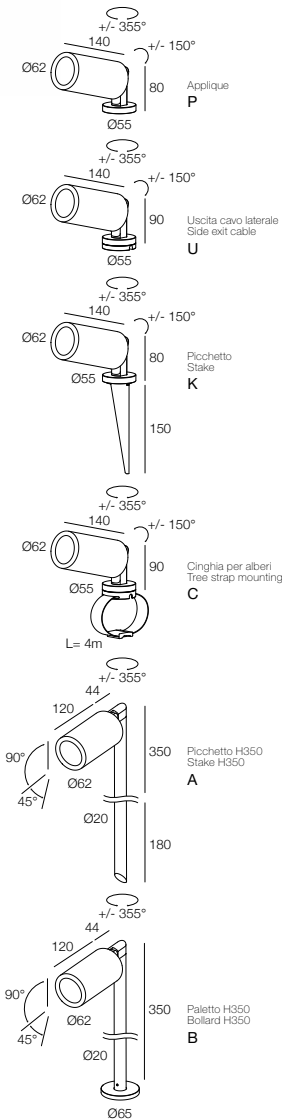

SATURNO P IP67

PLUG & PLAY

	12W 350mA	18W 500mA	Finiture Finish	Colore LED LED Colour	Anelli decorativi Decorative rings	Filtri ottici Optical filters	Elementi di fissaggio Fixing element
Lumen Output 3000K	1250lm	1700lm					
[1] 12° Lens	7Q4568_	7Q4569_	A6 RAL 9002 Gray white	U1 2200K CRI > 90	1 Cromo Lucido Shiny Chrome	W Senza Filtro Without Filter	P Applique - Applique
18° Lens	784568_	784569_	4A RAL 7016 Anthracite Gray	B2 2400K CRI > 90	I Oro Lucido Gold Chrome	E Filtro Ellittico Elliptical Filter	U Uscita cavo laterale Side exit cable
24° Lens	7G4568_	7G4569_	VC RAL 6009 Fir Green	X 2700K CRI > 90	8 Oro Satinato Satin Gold	H Nido D'ape Hex Louver	K Picchetto - Stake
33° Lens	7E4568_	7E4569_	M8 RAL 8019 Brown	W 3000K CRI > 90	N Nichel Satinato Satin Nickel	P Filtro Prismatico Prismatic Filter	C Cinghia per alberi Tree strap mounting
52° Lens	754568_	754569_	MS Marrone brillante Bright Brown	K 3500K CRI > 90	4 Nero - Black	S Filtro Correttivo Softening Lens	A Picchetto H350 Stake H350
			3 Grigio - Gray	D 4000K CRI > 90			B Paletto H350 Bollard H350
			4 Nero - Black