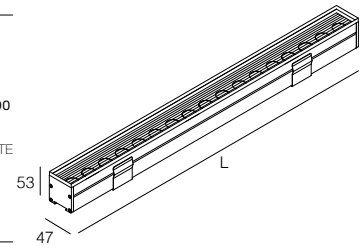

CONTINUUM i IP67 CON FRANGILUCE - WITH LOUVER

Lumen Output 3000K 1800 lm/m	9W	18W	27W	36W	Finiture Finish	Colore LED LED Colour
	24Vdc	24Vdc	24Vdc	24Vdc		
	L = 30 cm	L = 60 cm	L = 90 cm	L = 120 cm		
10° Lens	734462. __	734463. __	734464. __	734465. __	■ 4 Nero - Black	■ U 2200K ■ Y 2700K ■ 6 3000K ■ W 3000K CRI > 90 ■ 9 4000K ■ 8 DYNAMIC WHITE
25° Lens	7G4462. __	7G4463. __	7G4464. __	7G4465. __		
40° Lens	744462. __	744463. __	744464. __	744465. __		
60° Lens	754462. __	754463. __	754464. __	754465. __		
Lente ellittica Elliptical lens	774462. __	774463. __	774464. __	774465. __