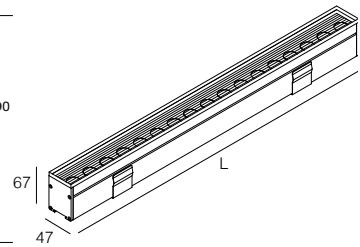

Lumen Output 3000K 1800 lm/m	11W	21W	30W	40W	Finiture Finish	Colore LED LED Colour
	220-240Vac	220-240Vac	220-240Vac	220-240Vac		
	L = 30 cm	L = 60 cm	L = 90 cm	L = 120 cm		
10° Lens	734466. __	734467. __	734468. __	734469. __	■ 4 Nero - Black	■ U 2200K ■ Y 2700K ■ 6 3000K ■ W 3000K CRI > 90 ■ 9 4000K
25° Lens	7G4466. __	7G4467. __	7G4468. __	7G4469. __		
40° Lens	744466. __	744467. __	744468. __	744469. __		
60° Lens	754466. __	754467. __	754468. __	754469. __		
Lente ellittica Elliptical lens	774466. __	774467. __	774468. __	774469. __