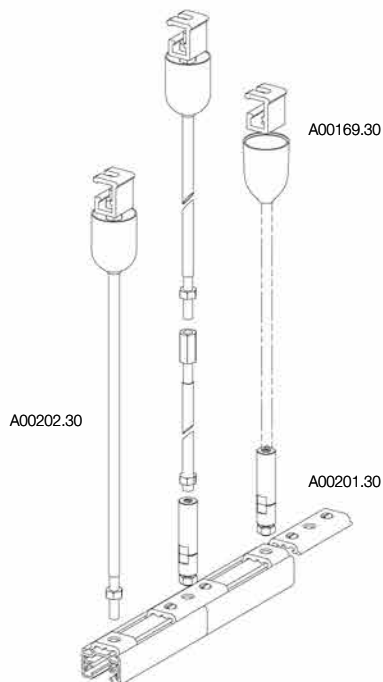

SOSPENSIONE RIGIDA

POLE SUSPENSION